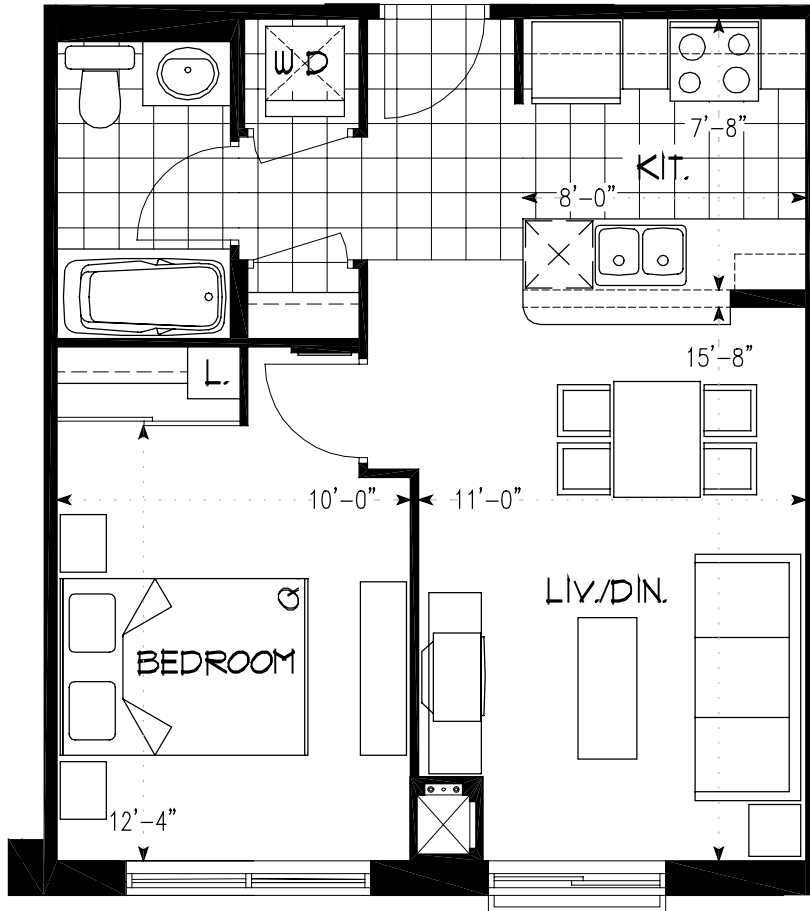

CONCERT™

PROPERTIES LTD

5145 DUNDAS STREET WEST

1B

1 Bedroom
SUITE XX
555 ft²
Total 33

KEYPLAN
5th FLOOR PLAN

KEYPLAN
6th-15th FLOOR PLAN

KEYPLAN
16th-21st FLOOR PLAN