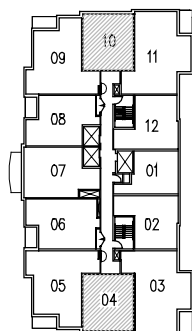

CONCERT™

PROPERTIES LTD

5145 DUNDAS STREET WEST

1B

1 Bedroom
SUITE XX
555 ft²
Total 33

KEYPLAN
5th FLOOR PLAN

KEYPLAN
6th-15th FLOOR PLAN

KEYPLAN
16th-21st FLOOR PLAN