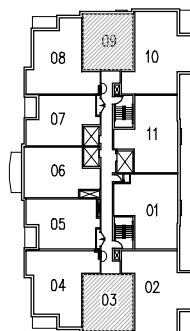

CONCERT™

PROPERTIES LTD

5145 DUNDAS STREET WEST

1B

1 Bedroom
SUITE XX
555 ft²
Total 33

KEYPLAN
5th FLOOR PLAN

KEYPLAN
6th-15th FLOOR PLAN

KEYPLAN
16th-21st FLOOR PLAN