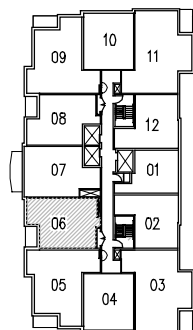

CONCERT™

PROPERTIES LTD

5145 DUNDAS STREET WEST

1L+M

1 Bedroom+ Media

SUITE XX

640 ft²

Total 1

KEYPLAN
5th FLOOR PLAN

KEYPLAN
6th-15th FLOOR PLAN

KEYPLAN
16th-21st FLOOR PLAN