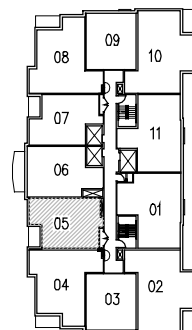

CONCERT™

PROPERTIES LTD

5145 DUNDAS STREET WEST

1L+M

1 Bedroom+ Media

SUITE XX

640 ft²

Total 1

KEYPLAN
5th FLOOR PLAN

KEYPLAN
6th-15th FLOOR PLAN

KEYPLAN
16th-21st FLOOR PLAN