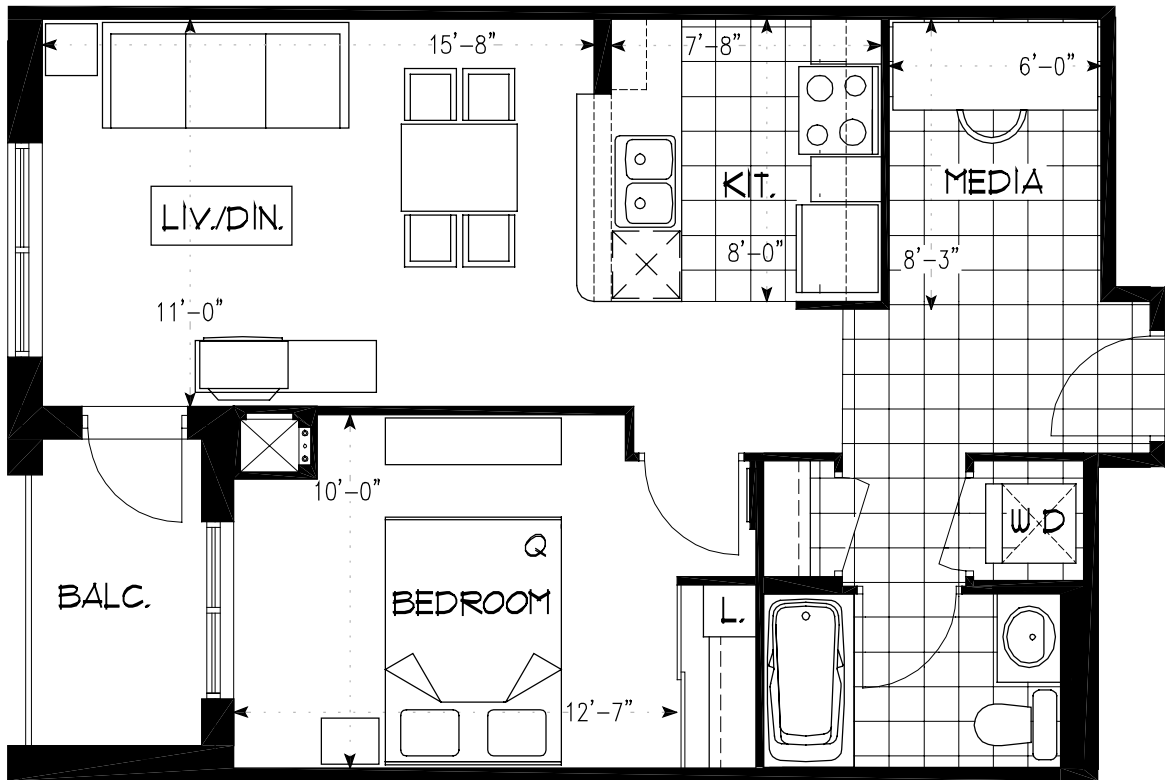

CONCERT™

PROPERTIES LTD

5145 DUNDAS STREET WEST

1L+M

1 Bedroom+ Media

SUITE XX

640 ft²

Total 1

KEYPLAN
5th FLOOR PLAN

KEYPLAN
6th-15th FLOOR PLAN

KEYPLAN
16th-21st FLOOR PLAN