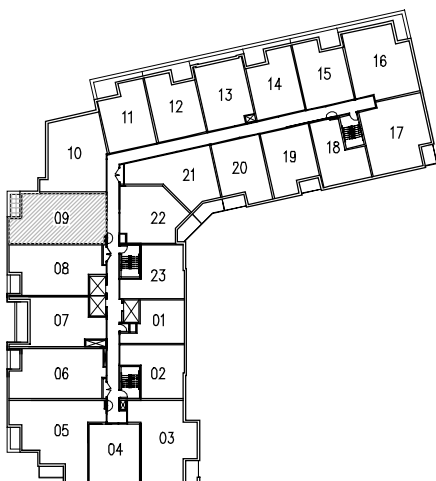

CONCERT™

PROPERTIES LTD

5145 DUNDAS STREET WEST

1R+M

1 Bedroom + Media

SUITE XX

885 ft²

Total 3

KEYPLAN
2nd FLOOR PLAN

KEYPLAN
3rd-4th FLOOR PLAN