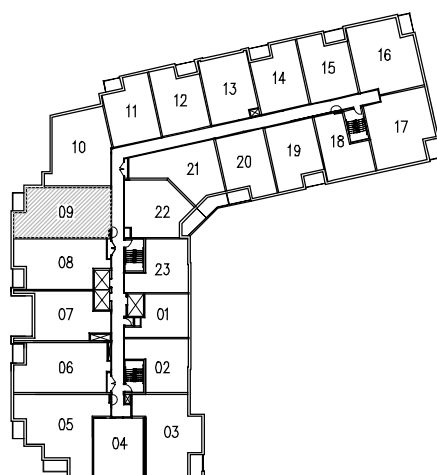

CONCERT™

PROPERTIES LTD

5145 DUNDAS STREET WEST

1R+M

1 Bedroom + Media

SUITE XX

885 ft²

Total 3

KEYPLAN
2nd FLOOR PLAN

KEYPLAN
3rd-4th FLOOR PLAN