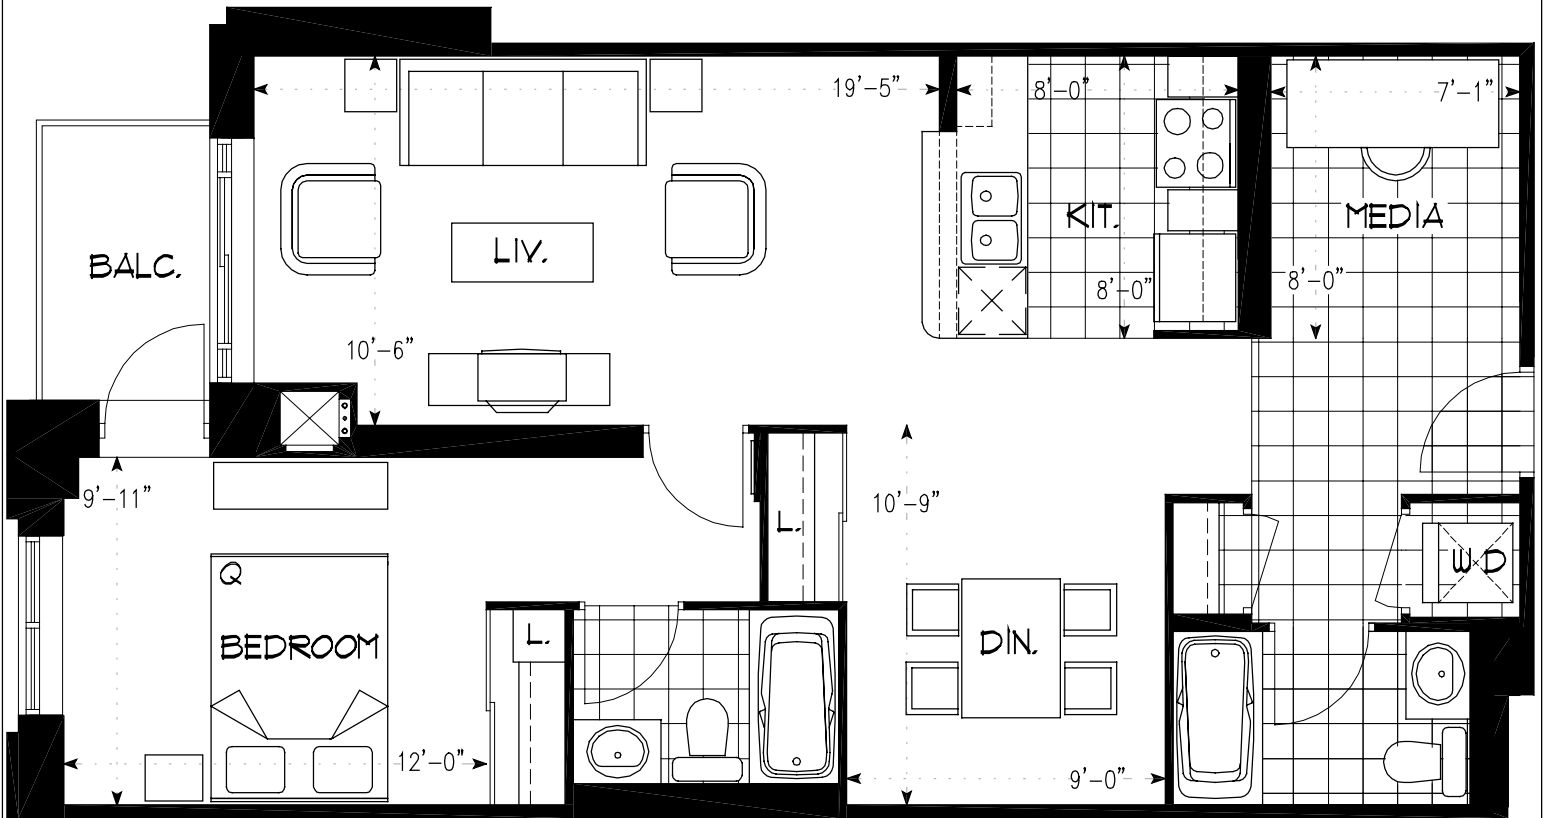

CONCERT™

PROPERTIES LTD

5145 DUNDAS STREET WEST

1R+M

1 Bedroom + Media

SUITE XX

885 ft²

Total 3

KEYPLAN
2nd FLOOR PLAN

KEYPLAN
3rd-4th FLOOR PLAN