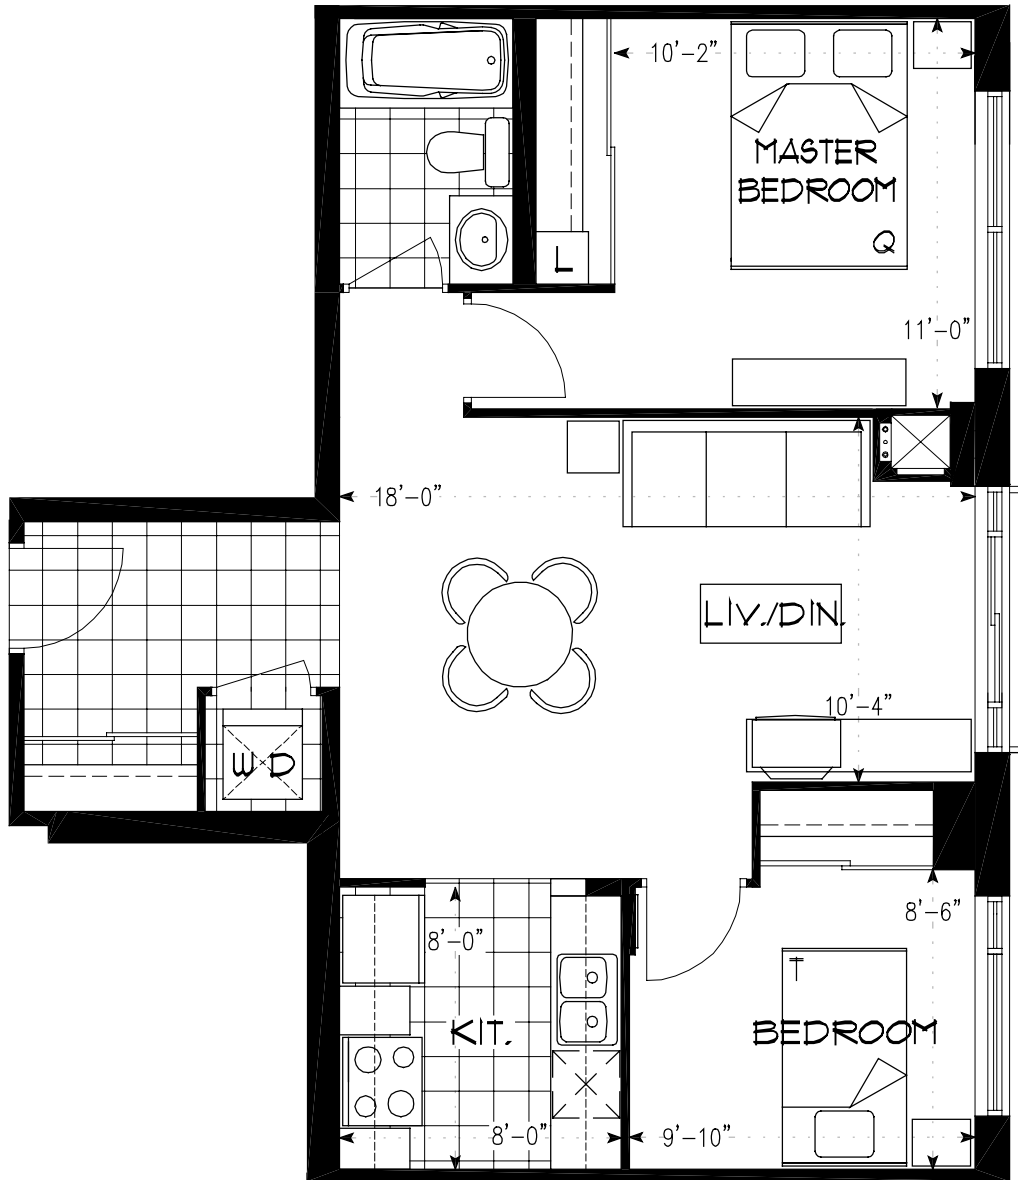

CONCERT™

PROPERTIES LTD

5145 DUNDAS STREET WEST

2A

2 Bedroom
SUITE XX
750 ft²
Total 6

KEYPLAN
16th-21st FLOOR PLAN