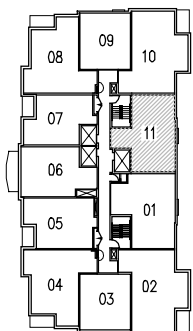

CONCERT™

PROPERTIES LTD

5145 DUNDAS STREET WEST

2A

2 Bedroom
SUITE XX
750 ft²
Total 6

KEYPLAN
16th-21st FLOOR PLAN