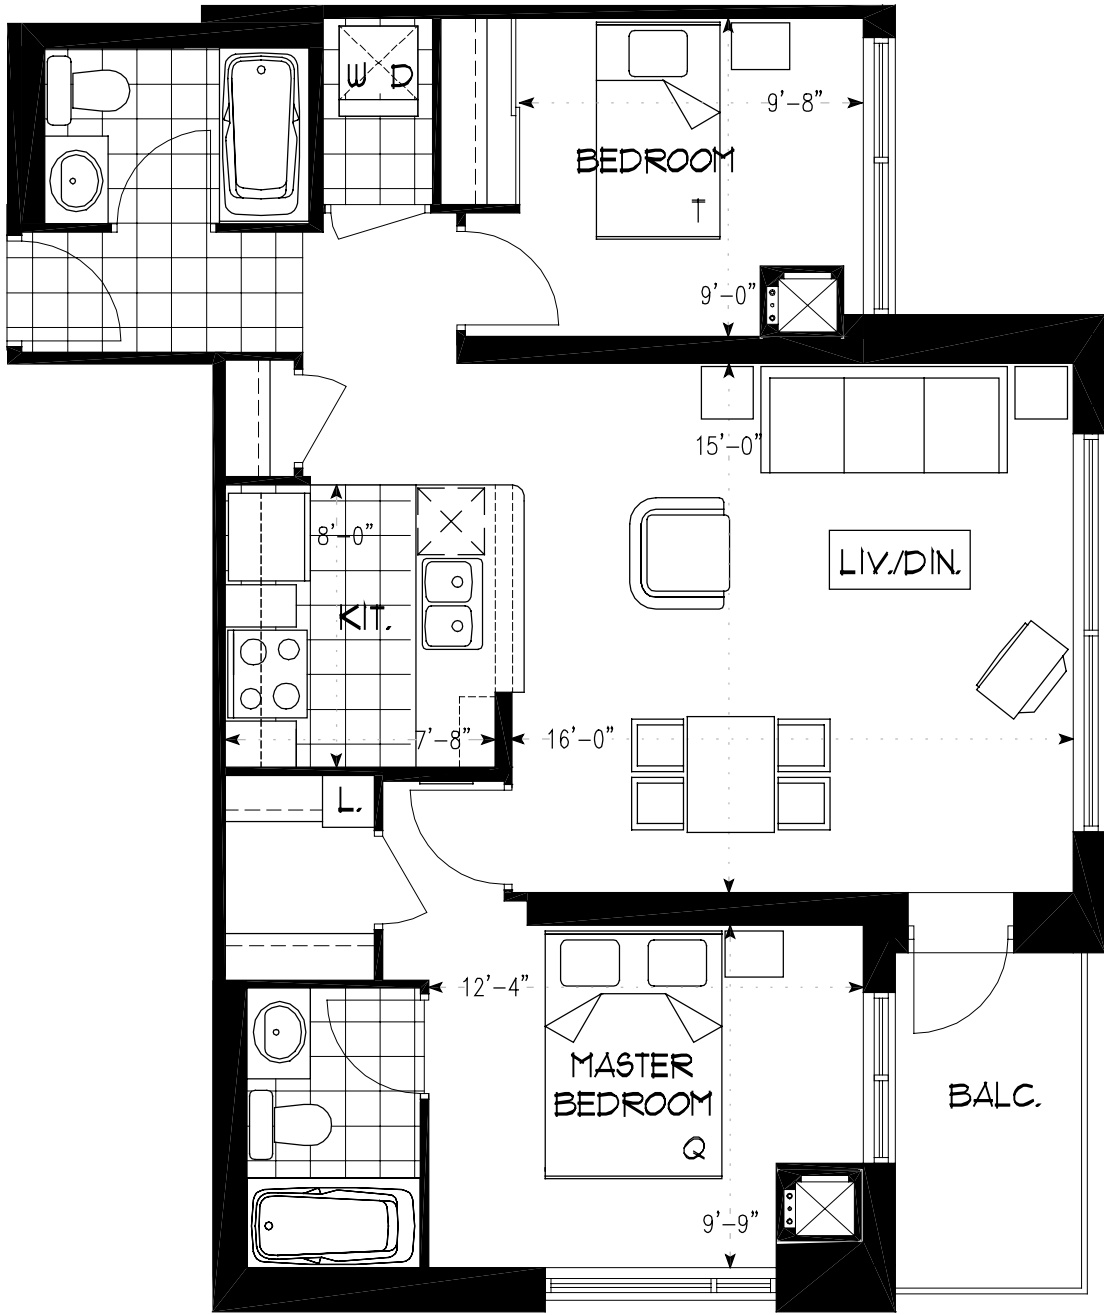

CONCERT™

PROPERTIES LTD

5145 DUNDAS STREET WEST

2F

2 Bedroom
SUITE XX
875 ft²
Total 36

KEYPLAN
2nd-4th FLOOR PLAN

KEYPLAN
5th FLOOR PLAN

KEYPLAN
6th-15th FLOOR PLAN

KEYPLAN
16th-21st FLOOR PLAN