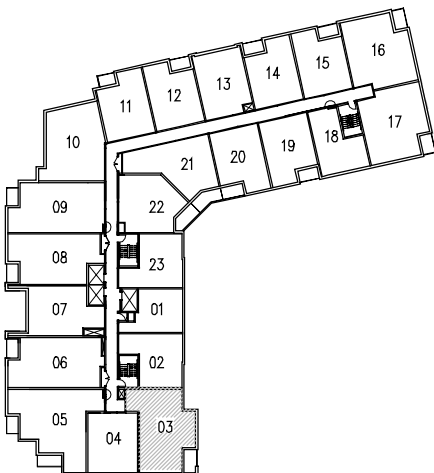

CONCERT™

PROPERTIES LTD

5145 DUNDAS STREET WEST

2F

2 Bedroom
SUITE XX
875 ft²
Total 36

KEYPLAN
2nd-4th FLOOR PLAN

KEYPLAN
5th FLOOR PLAN

KEYPLAN
6th-15th FLOOR PLAN

KEYPLAN
16th-21st FLOOR PLAN