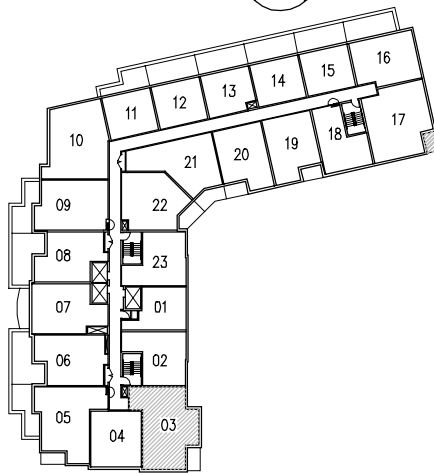

CONCERT™

PROPERTIES LTD

5145 DUNDAS STREET WEST

2F

2 Bedroom
SUITE XX
875 ft²
Total 36

KEYPLAN
2nd-4th FLOOR PLAN

KEYPLAN
5th FLOOR PLAN

KEYPLAN
6th-15th FLOOR PLAN

KEYPLAN
16th-21st FLOOR PLAN