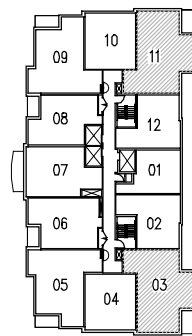

CONCERT™

PROPERTIES LTD

5145 DUNDAS STREET WEST

2F

2 Bedroom
SUITE XX
875 ft²
Total 36

KEYPLAN
2nd-4th FLOOR PLAN

KEYPLAN
5th FLOOR PLAN

KEYPLAN
6th-15th FLOOR PLAN

KEYPLAN
16th-21st FLOOR PLAN