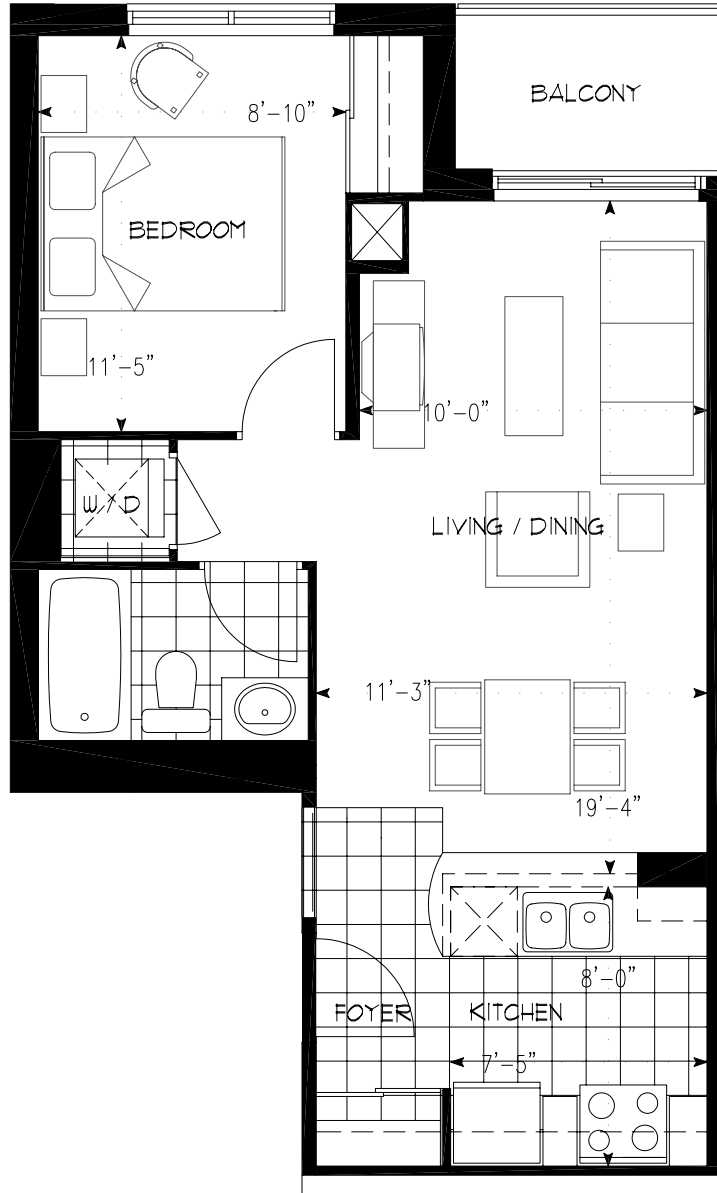

CONCERT™

PROPERTIES LTD

167 CHURCH STREET

1C

1 Bedroom

SUITE 12, 01(r)
560 ft²

KEYPLAN
8th-20th FLOOR PLAN

KEYPLAN
21st FLOOR PLAN

KEYPLAN
22nd-23rd FLOOR PLAN