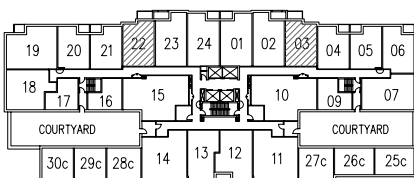

CONCERT™

PROPERTIES LTD

167 CHURCH STREET

1D

1 Bedroom

SUITE 22, 03(r)

580 ft²

KEYPLAN
2nd FLOOR PLAN

KEYPLAN
3rd FLOOR PLAN

KEYPLAN
4th FLOOR PLAN

KEYPLAN
5th FLOOR PLAN

KEYPLAN
6th FLOOR PLAN

KEYPLAN
7th FLOOR PLAN