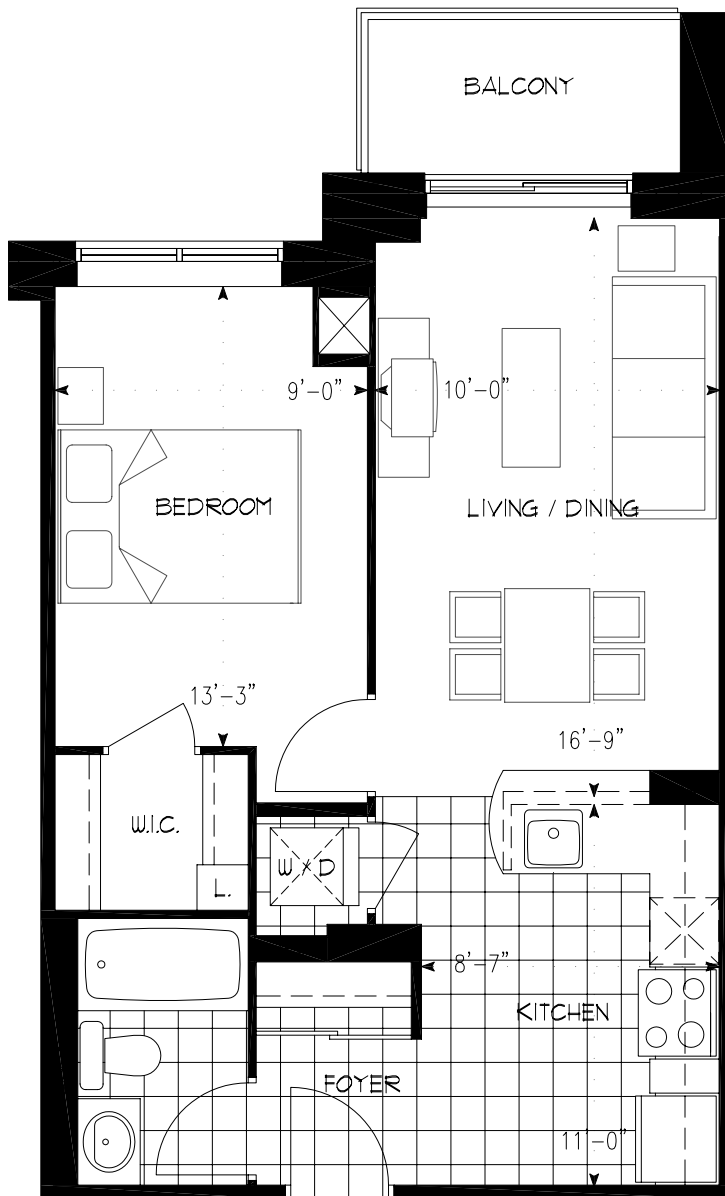

CONCERT™

PROPERTIES LTD

167 CHURCH STREET

1D

1 Bedroom

SUITE 22, 03(r)

580 ft²

KEYPLAN
2nd FLOOR PLAN

KEYPLAN
3rd FLOOR PLAN

KEYPLAN
4th FLOOR PLAN

KEYPLAN
5th FLOOR PLAN

KEYPLAN
6th FLOOR PLAN

KEYPLAN
7th FLOOR PLAN