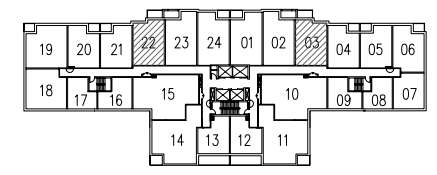

CONCERT™

PROPERTIES LTD

167 CHURCH STREET

1D

1 Bedroom

SUITE 22, 03(r)

580 ft²

KEYPLAN
2nd FLOOR PLAN

KEYPLAN
3rd FLOOR PLAN

KEYPLAN
4th FLOOR PLAN

KEYPLAN
5th FLOOR PLAN

KEYPLAN
6th FLOOR PLAN

KEYPLAN
7th FLOOR PLAN