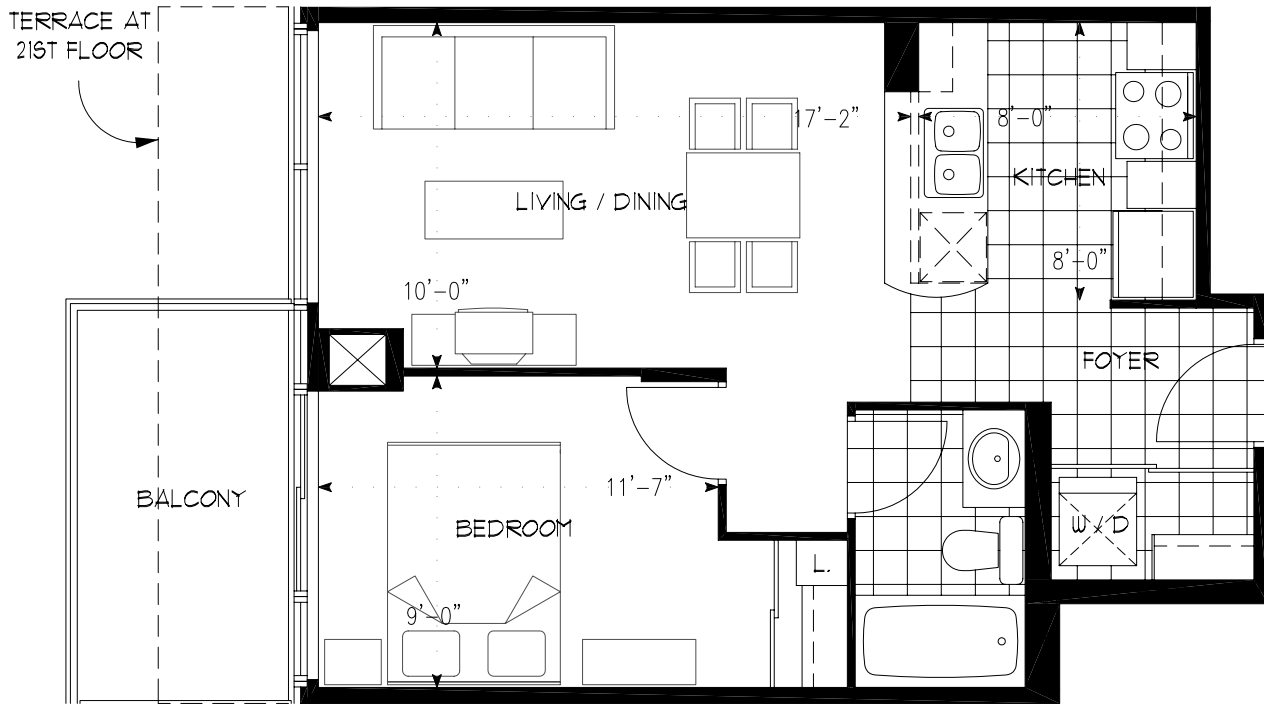

CONCERT™

PROPERTIES LTD

167 CHURCH STREET

1B

1 Bedroom

SUITE 09, 04(r)
540 ft²

KEYPLAN
21st FLOOR PLAN

KEYPLAN
22nd-23rd FLOOR PLAN

KEYPLAN
24th-28th FLOOR PLAN