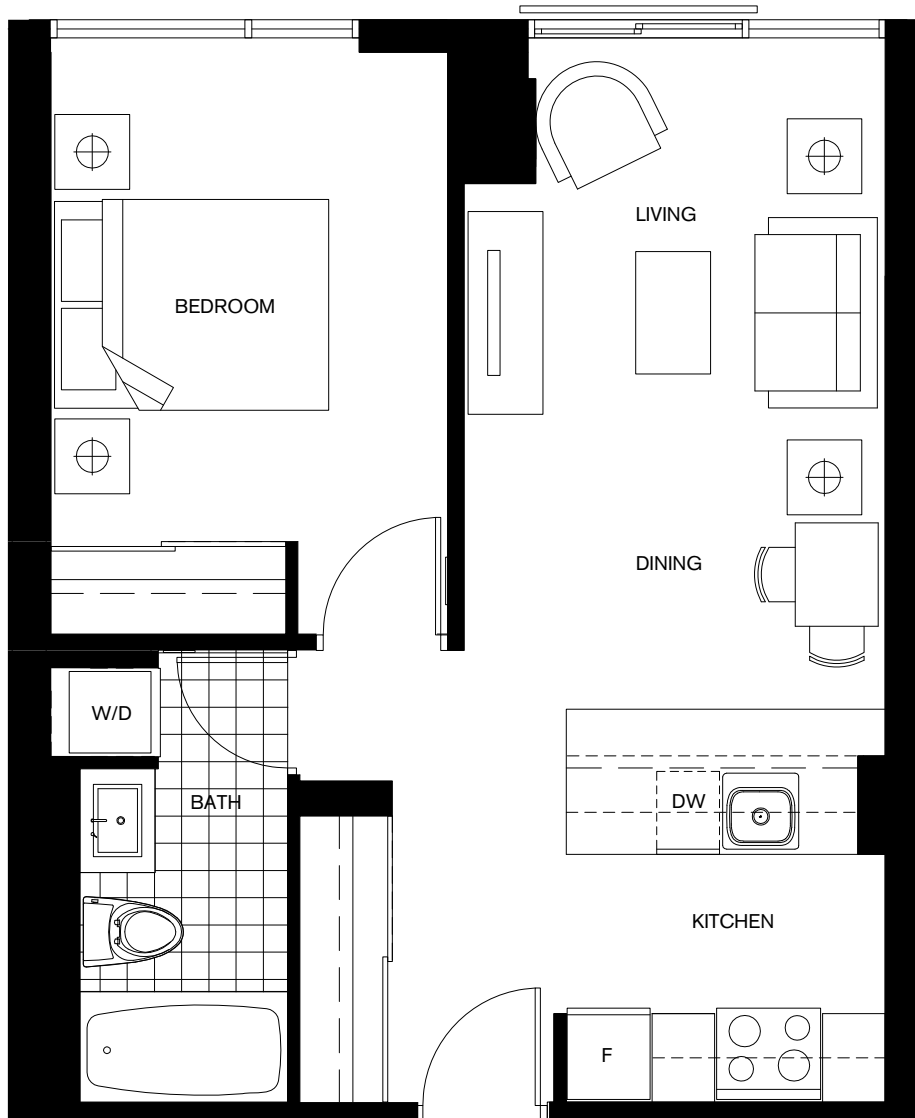

1 BEDROOM

Plan B7

565 sf

8-18th floors