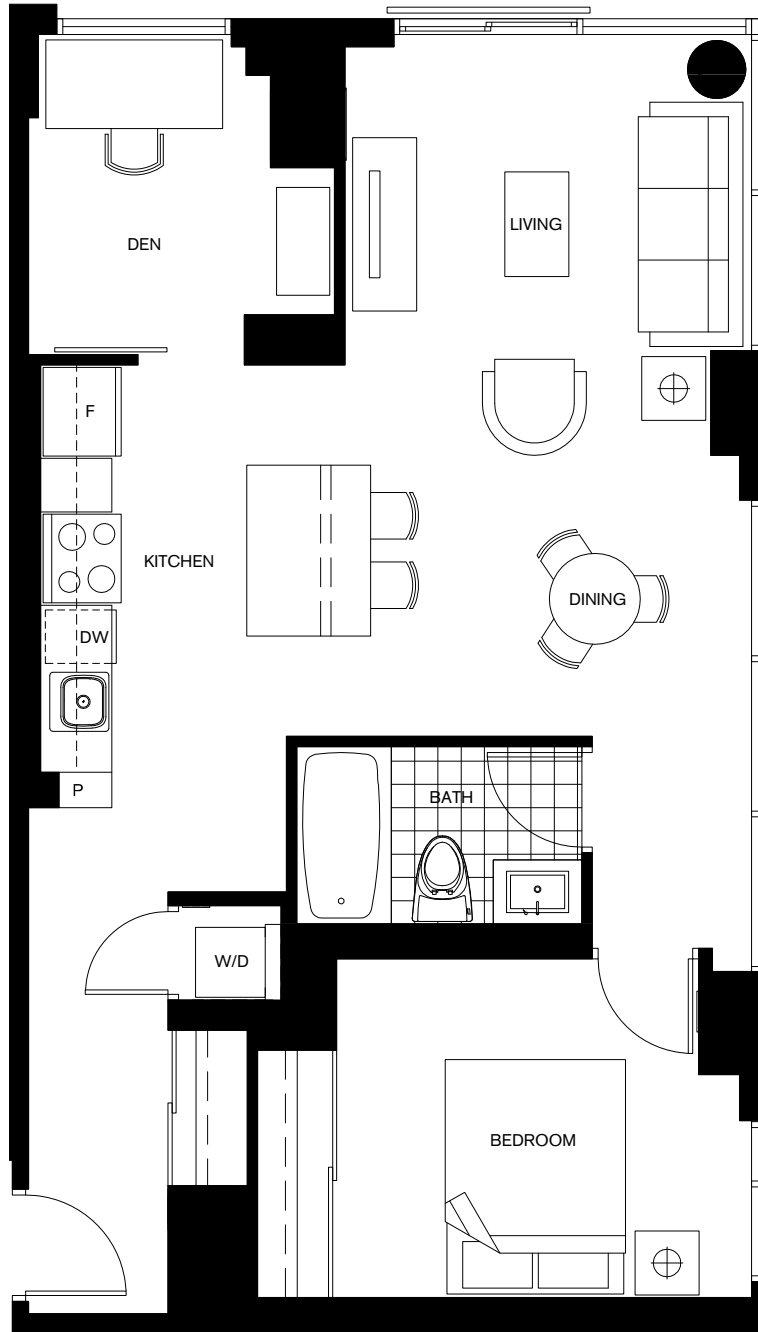

1 BEDROOM + DEN

Plan C5

780 sf

2-5th floors