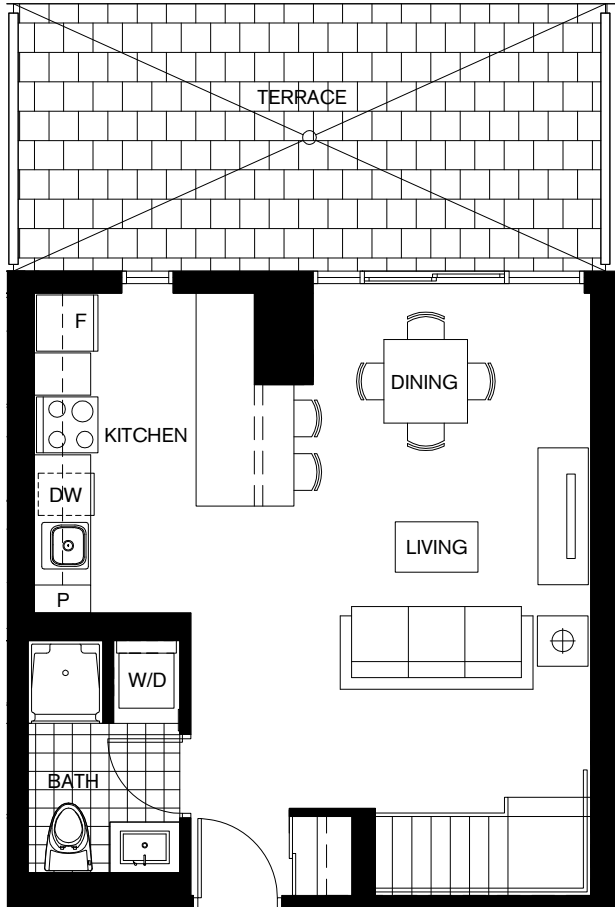

## 2 BEDROOM/2 LEVEL

### Plan D10

956 sf

LOWER LEVEL

UPPER LEVEL

6-7th floors