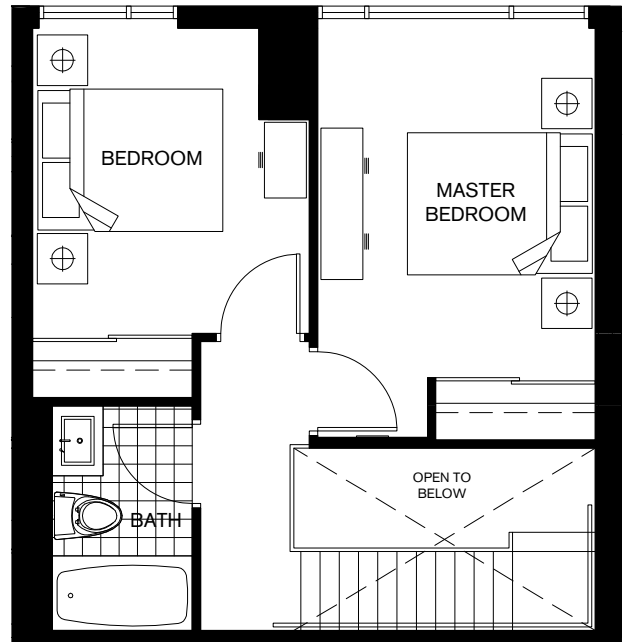

## 2 BEDROOM/2 LEVEL

### Plan D10

956 sf

LOWER LEVEL

UPPER LEVEL

6-7th floors