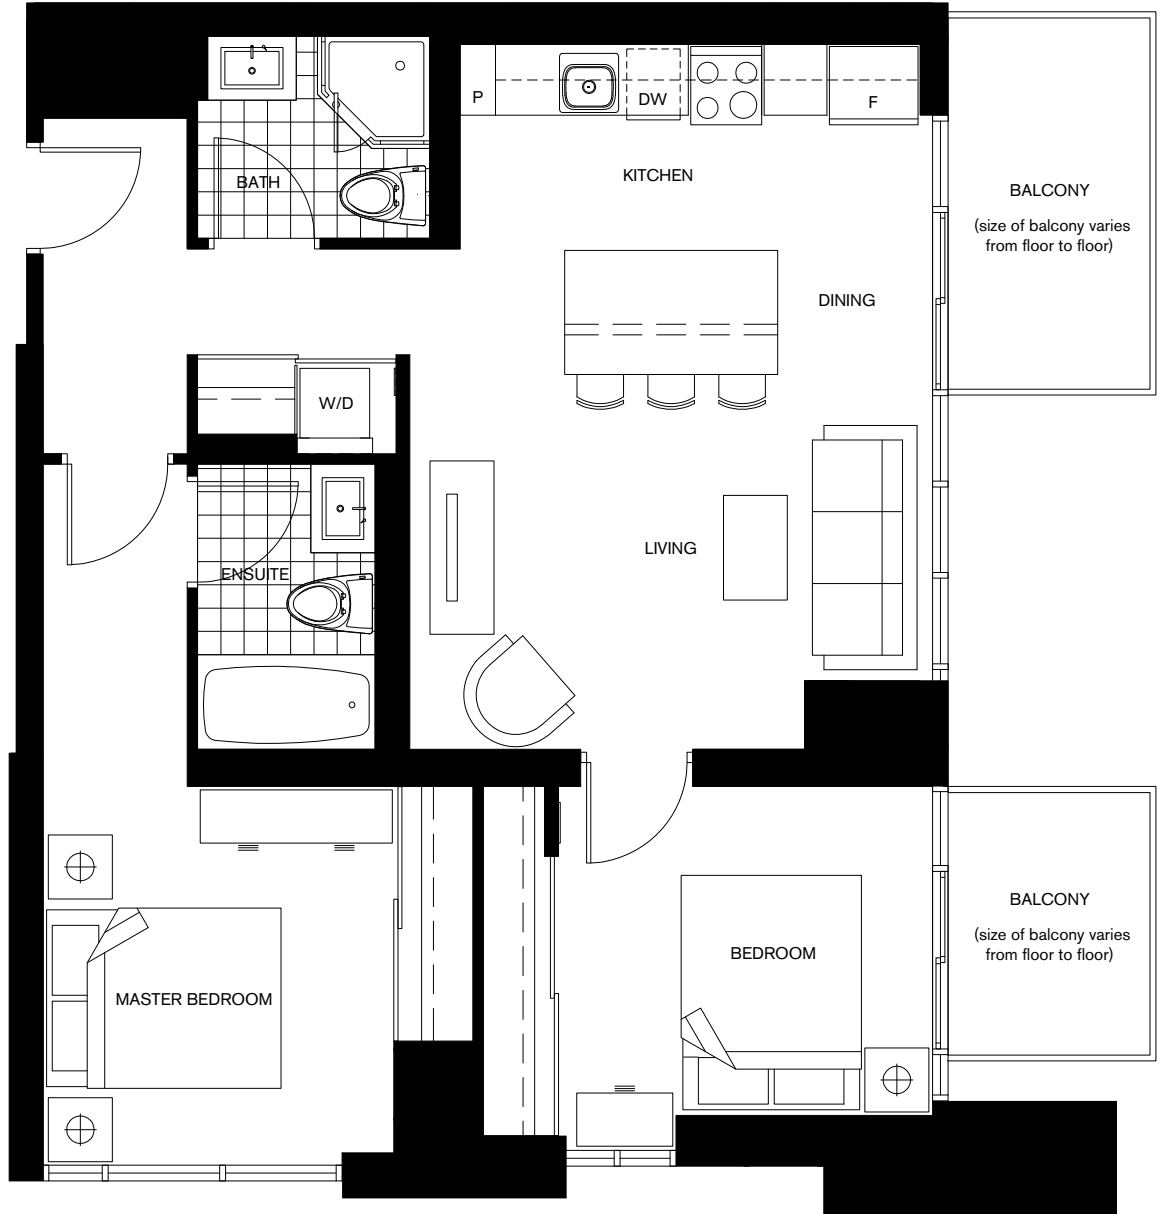

MOTION

2 BEDROOM

Plan D1

841 sf

8-26th floors