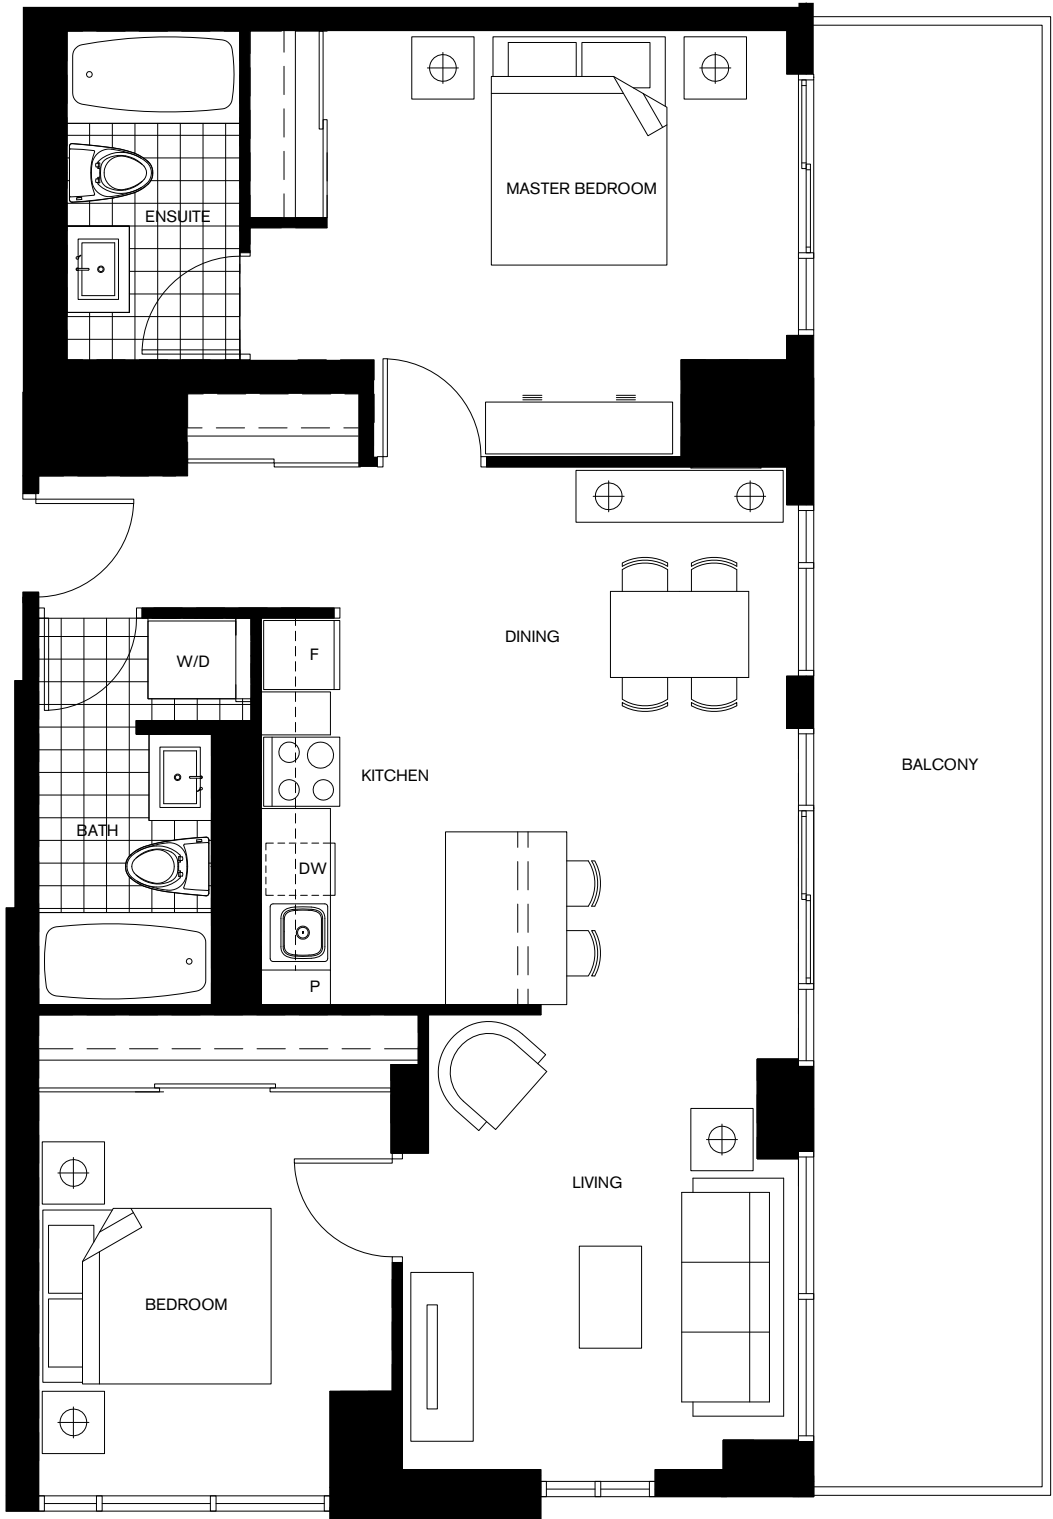

2 BEDROOM

Plan D7

983 sf

27-30th floors