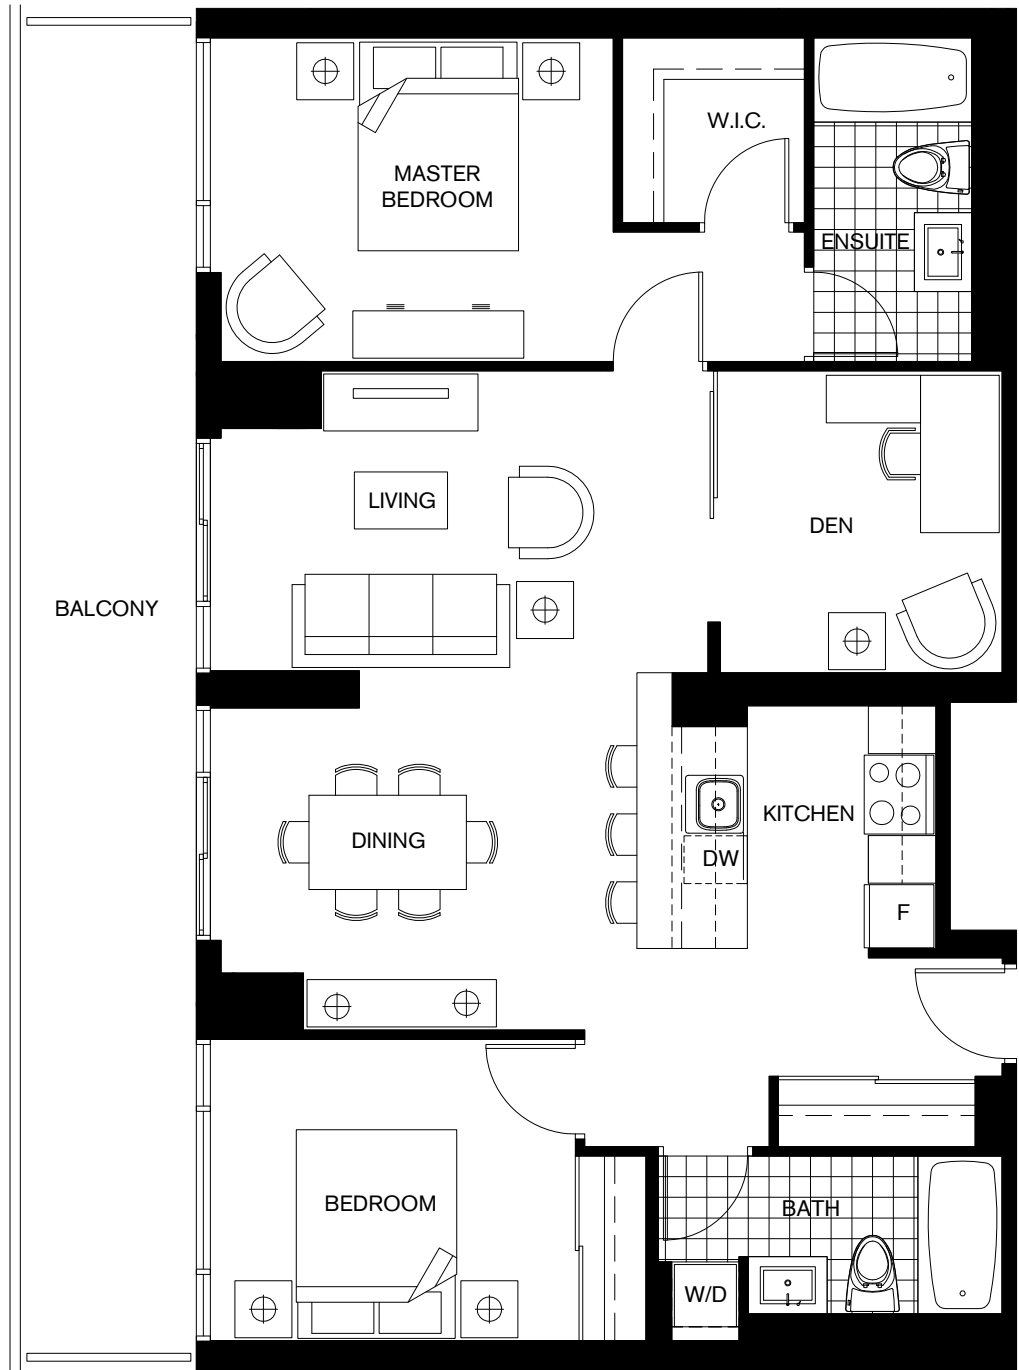

MOTION

2 BEDROOM + DEN

Plan E2

1,090 sf

27-30th floors