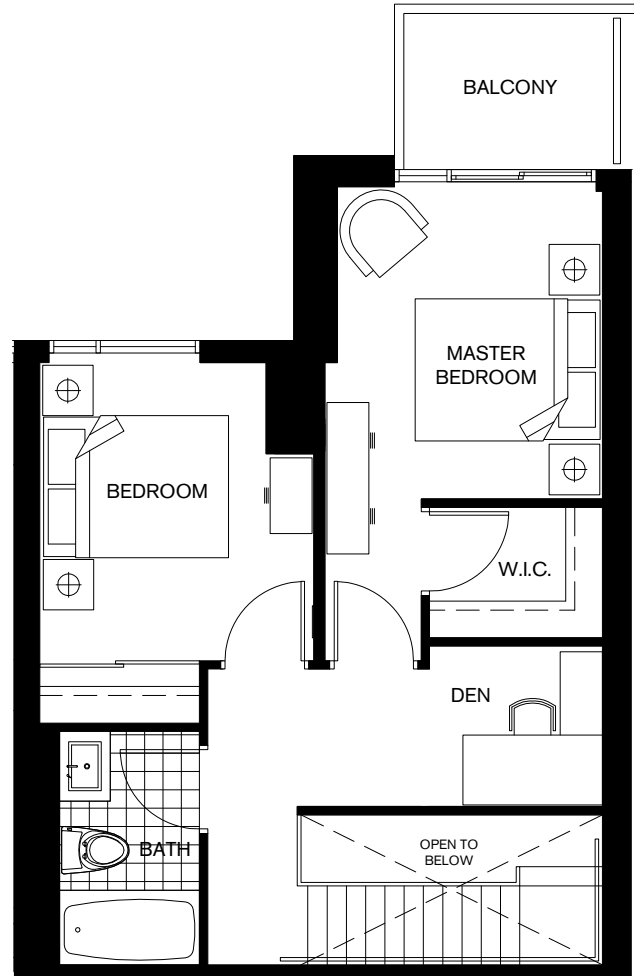

2 BEDROOM + DEN/2 LEVEL

Plan E4

969 sf

LOWER LEVEL

UPPER LEVEL

6-7th floors