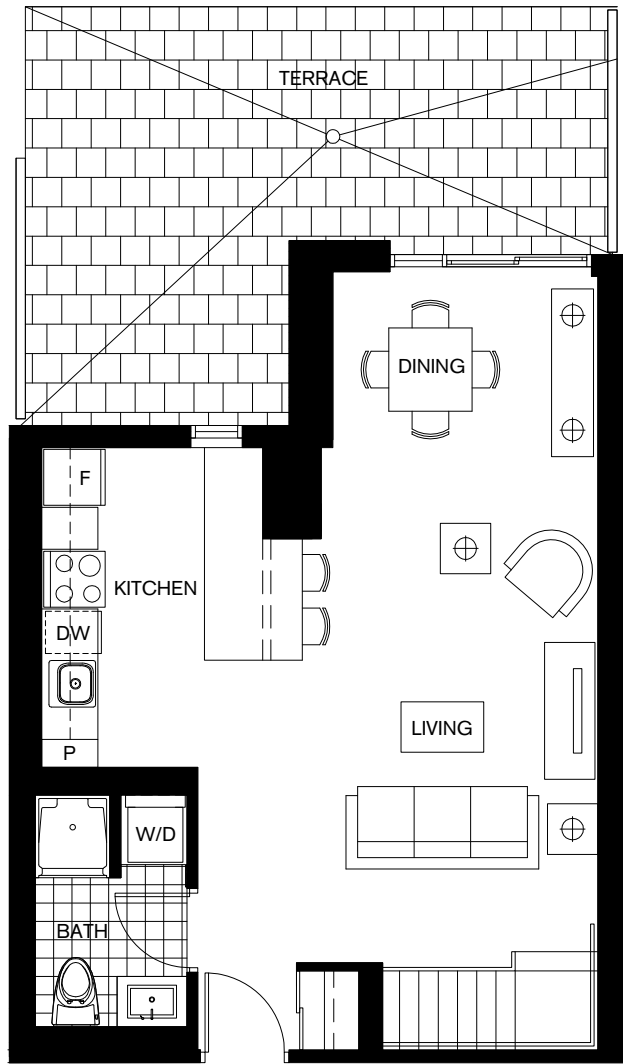

2 BEDROOM + DEN/2 LEVEL

Plan E4

969 sf

LOWER LEVEL

UPPER LEVEL

6-7th floors