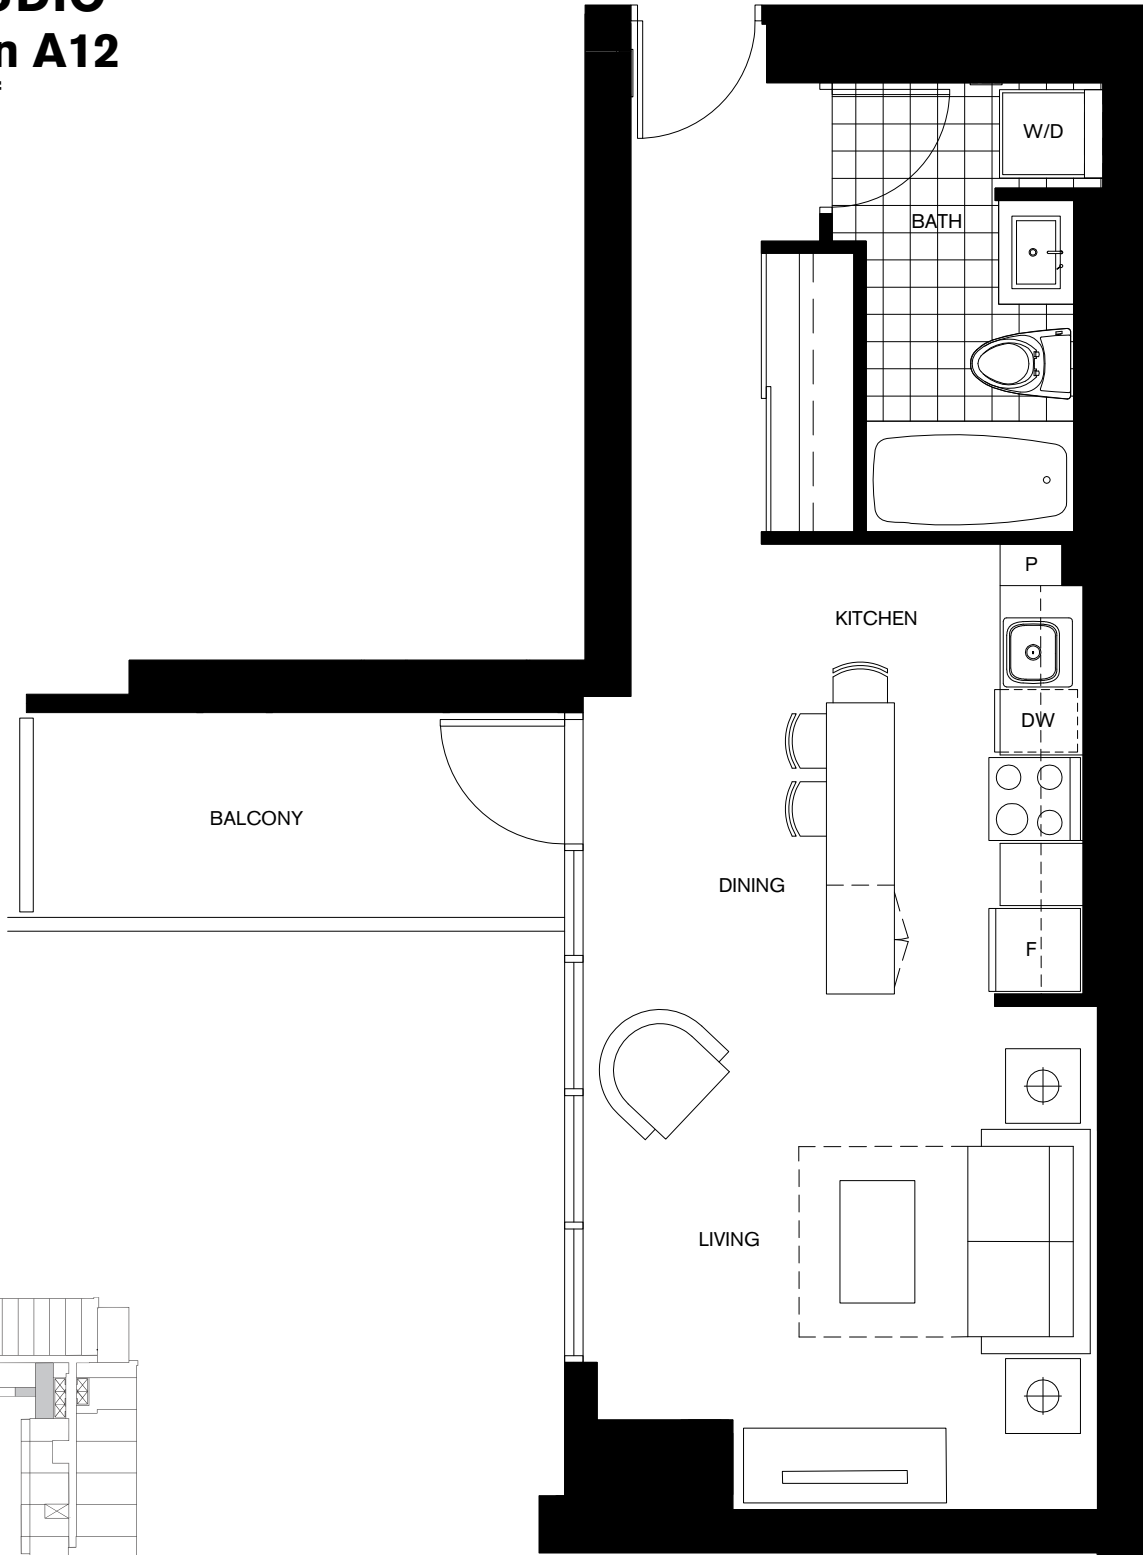

## STUDIO Plan A12 495 sf

3-18th floors