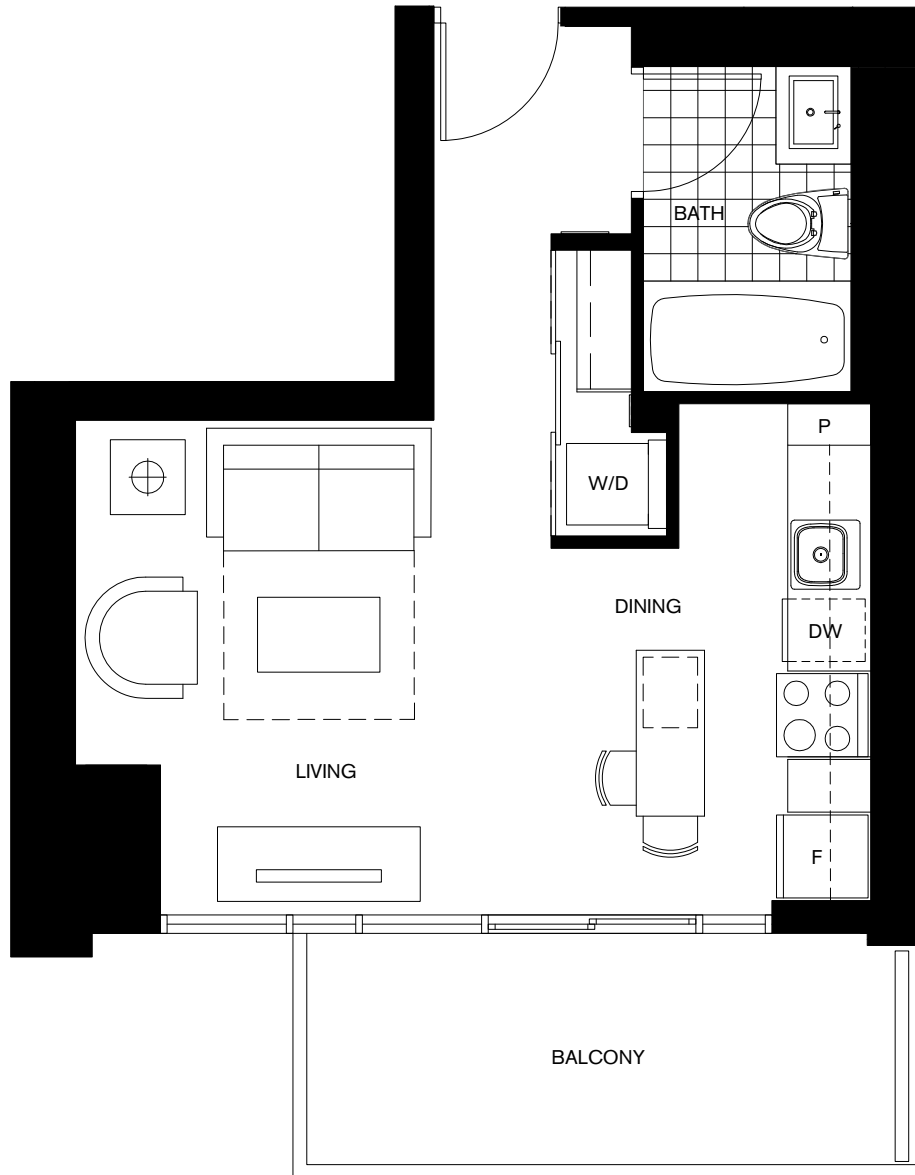

MOTION

STUDIO Plan A3 398 sf

3-18th floors