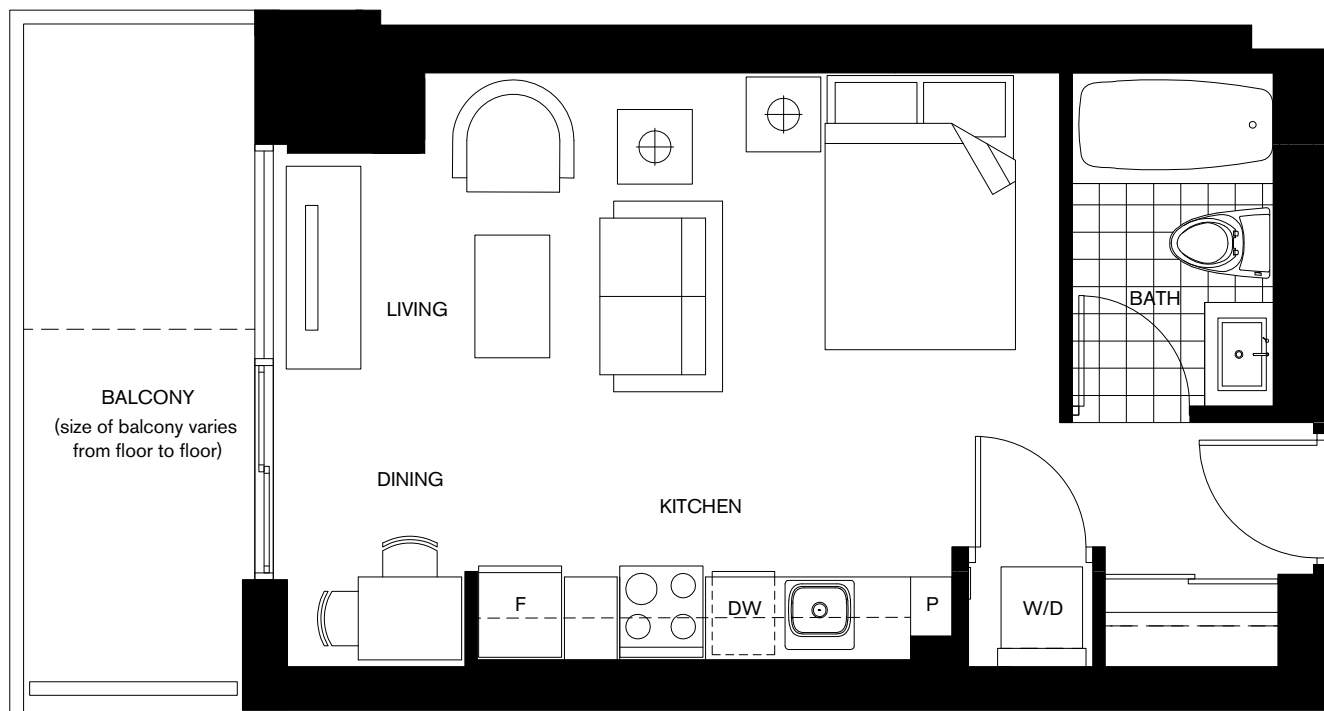

MOTION

STUDIO Plan A5 409 sf

2-18th floors