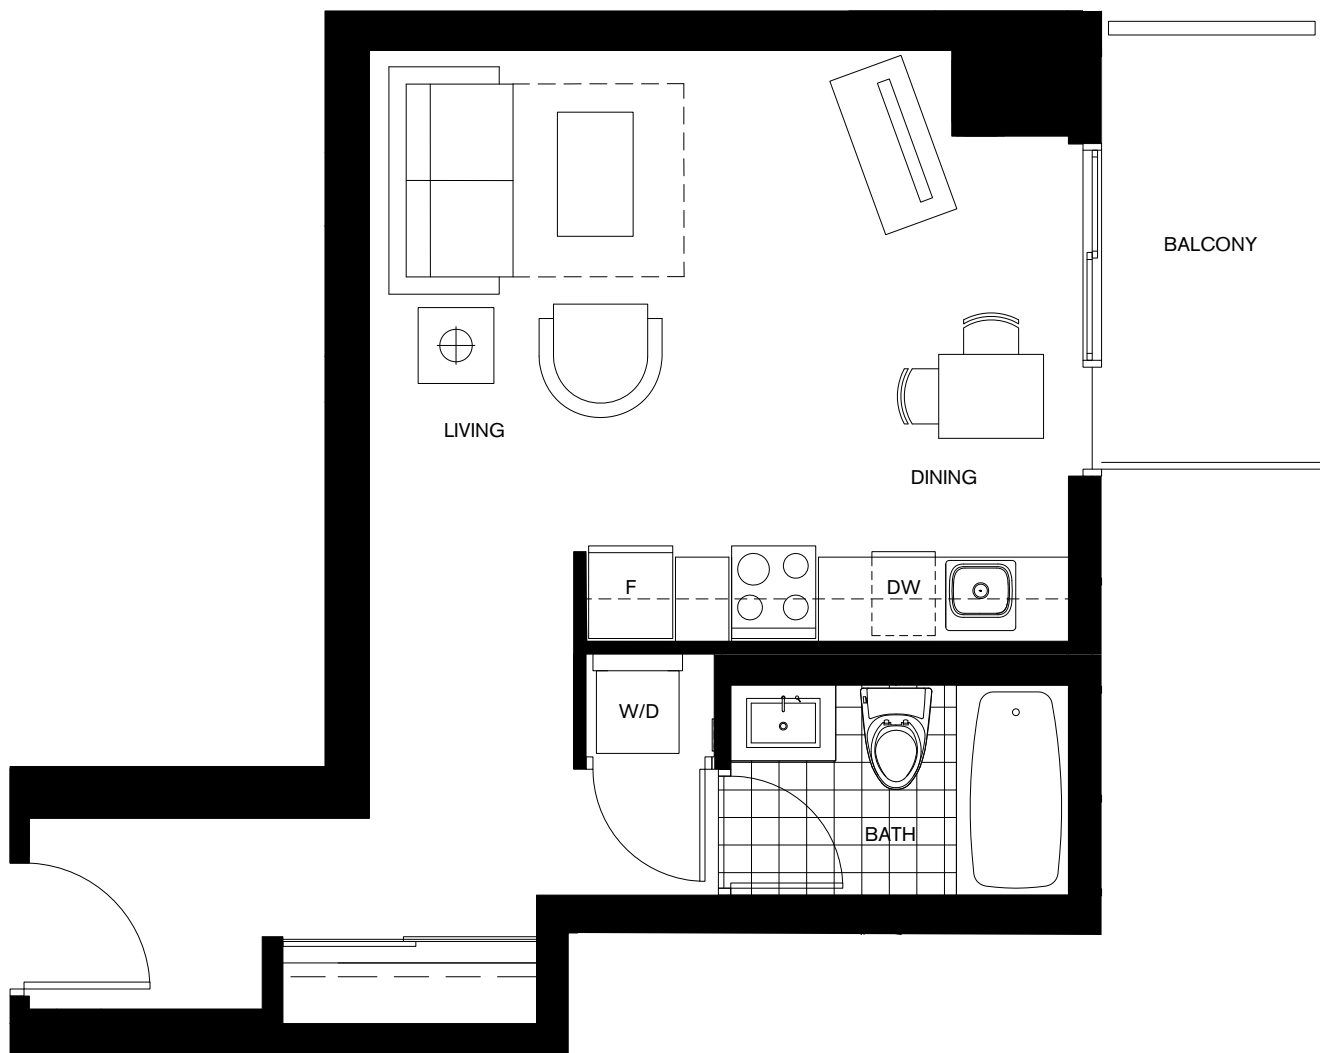

MOTION

STUDIO Plan A6 424 - 455 sf

6-18th floors