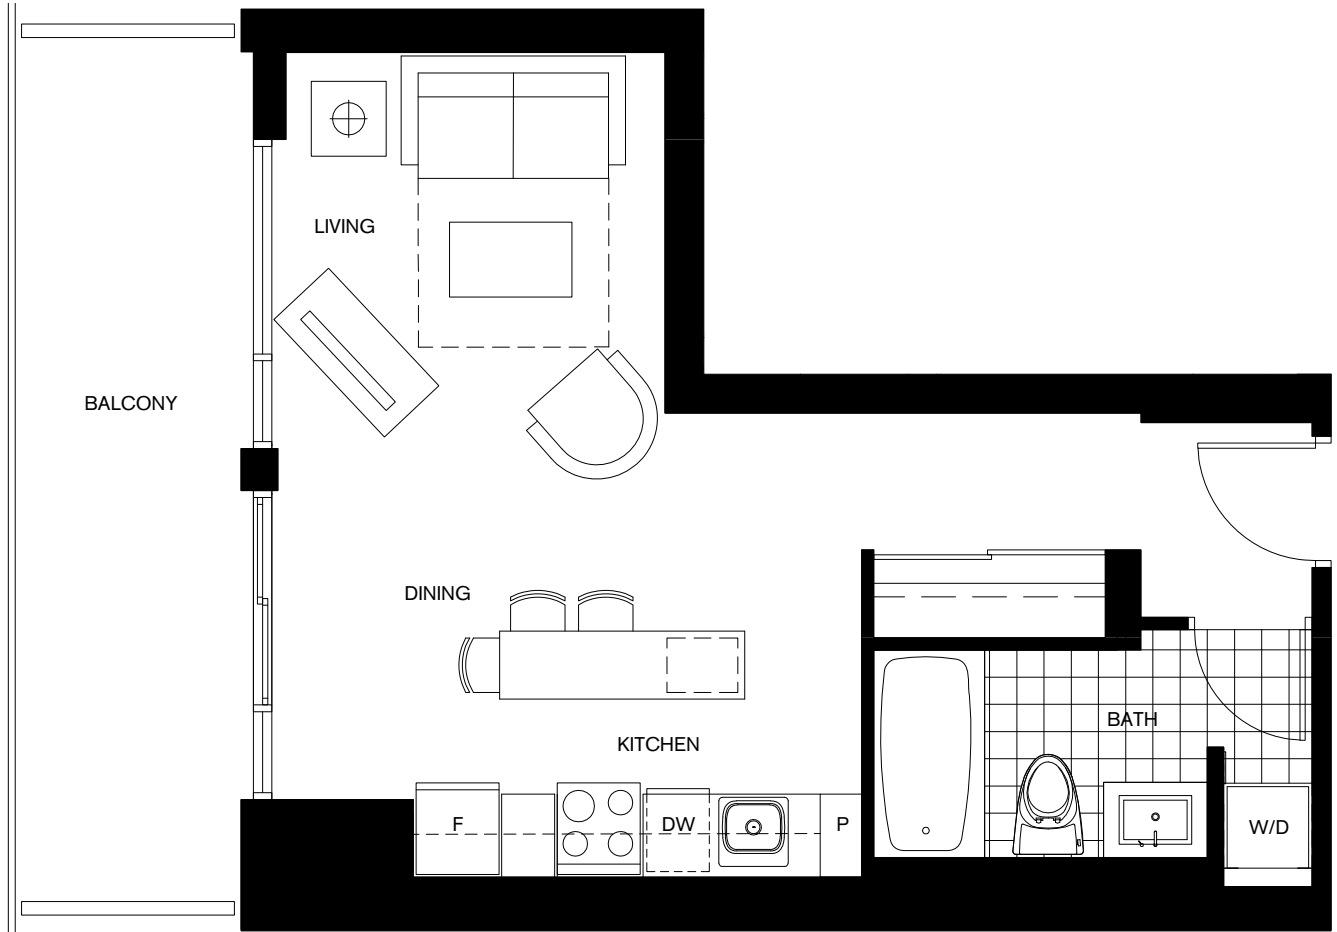

STUDIO Plan A7 425 sf

2-7th floors