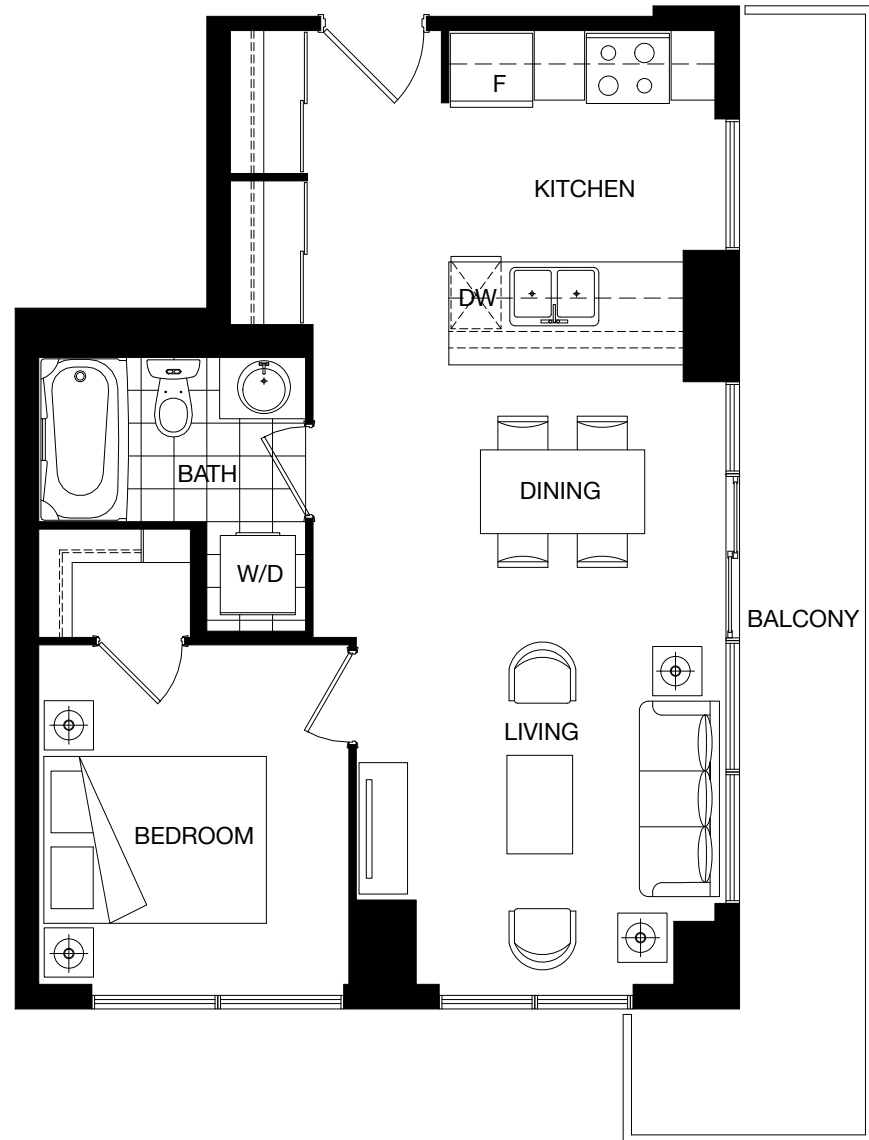

# one 32

## 1 Bedroom

Plan B11  
589 sf

6th - 10th floor

132 Berkeley Street, Toronto | 416.594.1322 | [One32Leasing@ConcertProperties.com](mailto:One32Leasing@ConcertProperties.com)

Square footage, finishes and layouts may vary with actual suite. Furniture not included.