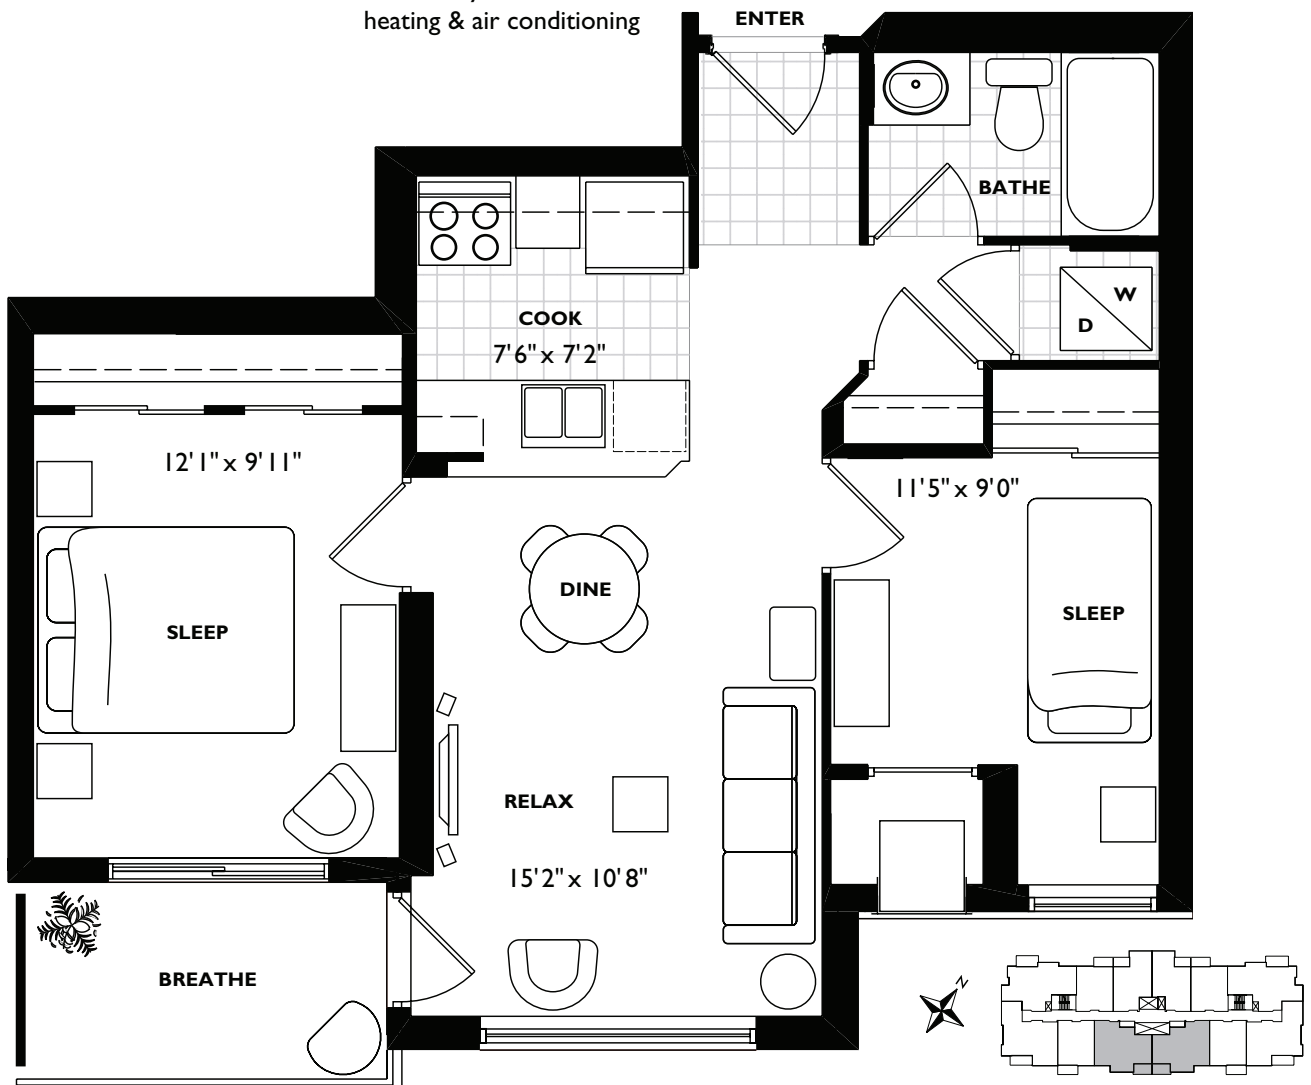

## The Market

UNIT B

705 sq.ft.

Two bedroom

Light-filled two-bedroom suite with  
spectacular city views

- Kitchen features designer maple cabinetry
- Access to balcony from living area as well as through sliding glass doors from master bedroom
- Five appliances include dishwasher & in-suite laundry
- Vertical blinds on energy-efficient windows
- Individually-controlled heating & air conditioning
- Wall-to-wall broadloom in living areas & ceramic flooring in foyer, kitchen & bath
- High-speed Internet available
- Conveniently-located cable & telephone outlets