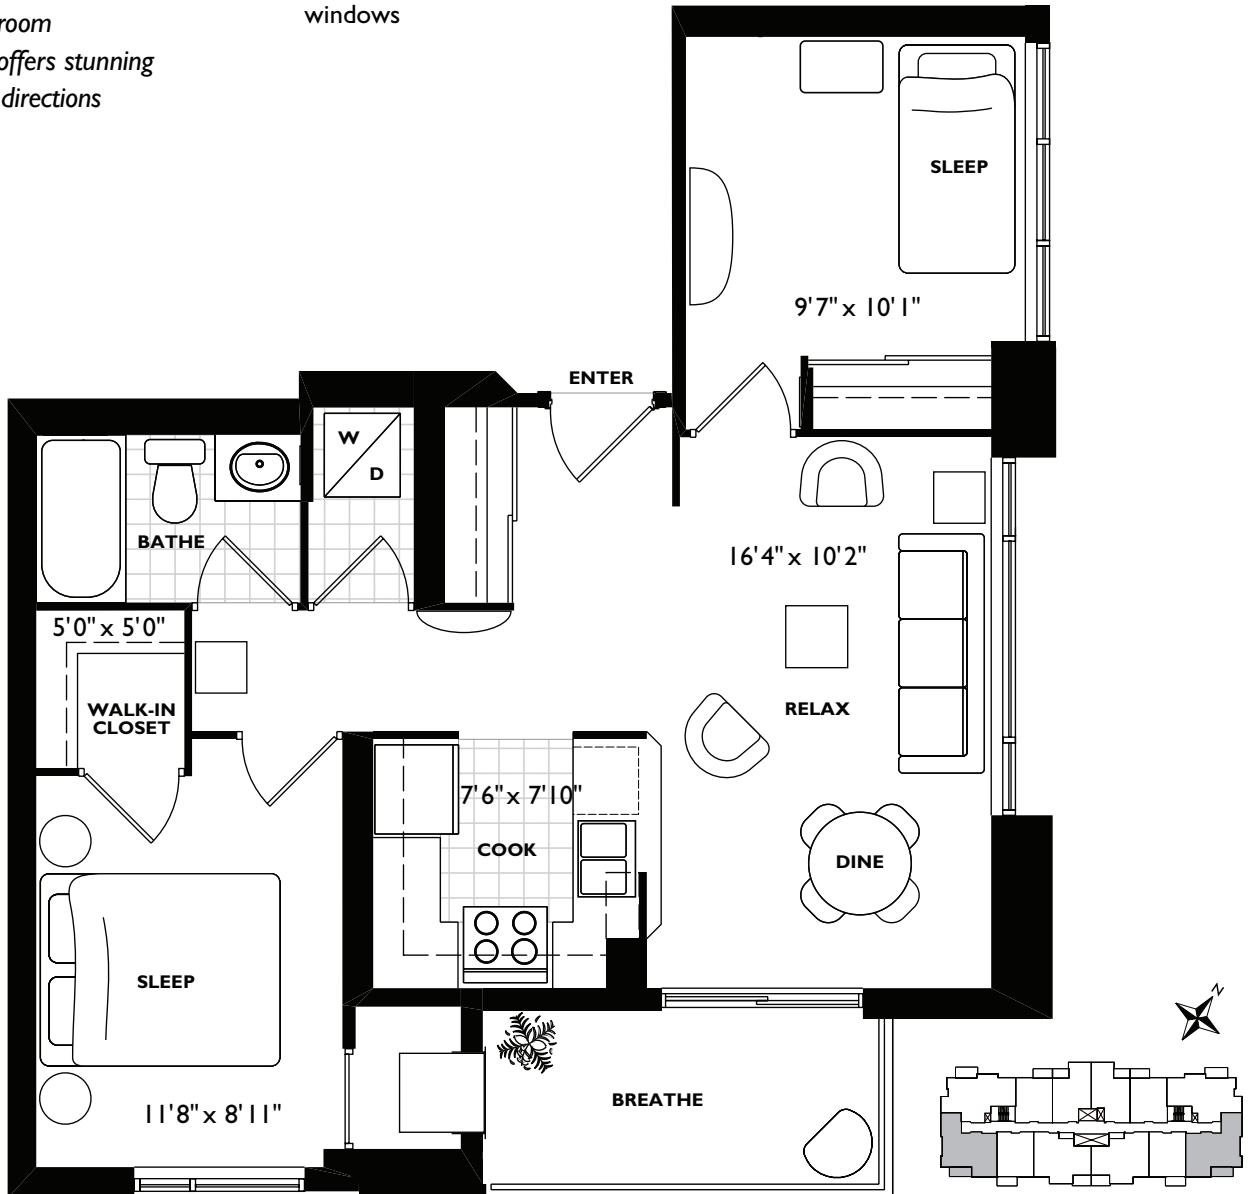

## The Park

UNIT C

765 sq.ft.

Two bedroom

*Airy two-bedroom  
corner suite offers stunning  
views in two directions*

- Kitchen features designer maple cabinetry
- Sliding glass doors to balcony from living area
- Five appliances include dishwasher & in-suite laundry
- Walk-in closet in master bedroom
- Vertical blinds on energy-efficient windows
- Individually-controlled heating & air conditioning
- Wall-to-wall broadloom in living areas & ceramic flooring in foyer, kitchen & bath
- High-speed Internet available
- Conveniently-located cable & telephone outlets