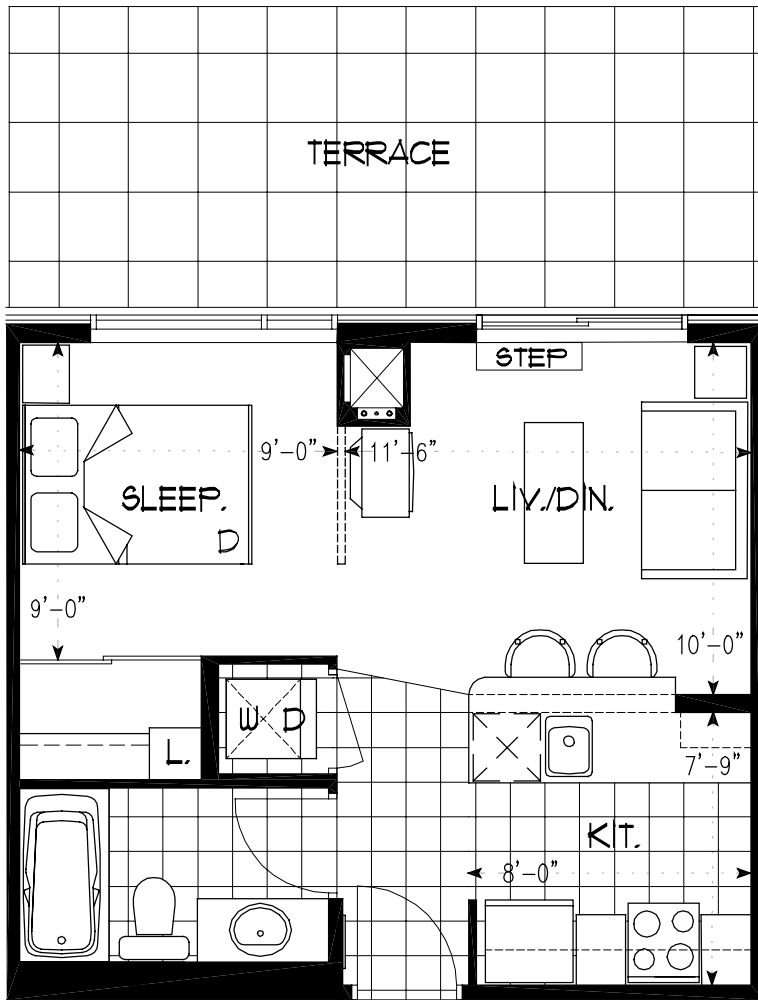

### S2

Studio  
SUITE XX  
420 ft<sup>2</sup>  
Total 4

KEYPLAN  
5th FLOOR PLAN