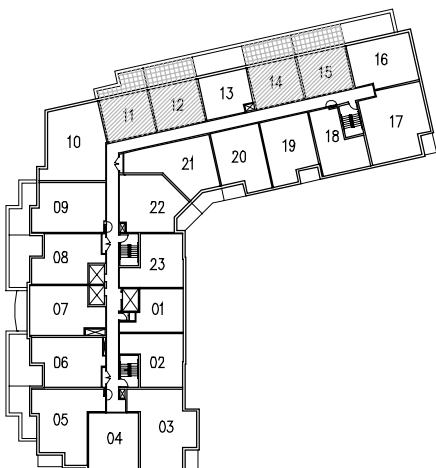

## 5145 DUNDAS STREET WEST

### S2

Studio  
SUITE XX  
420 ft<sup>2</sup>  
Total 4

KEYPLAN  
5th FLOOR PLAN