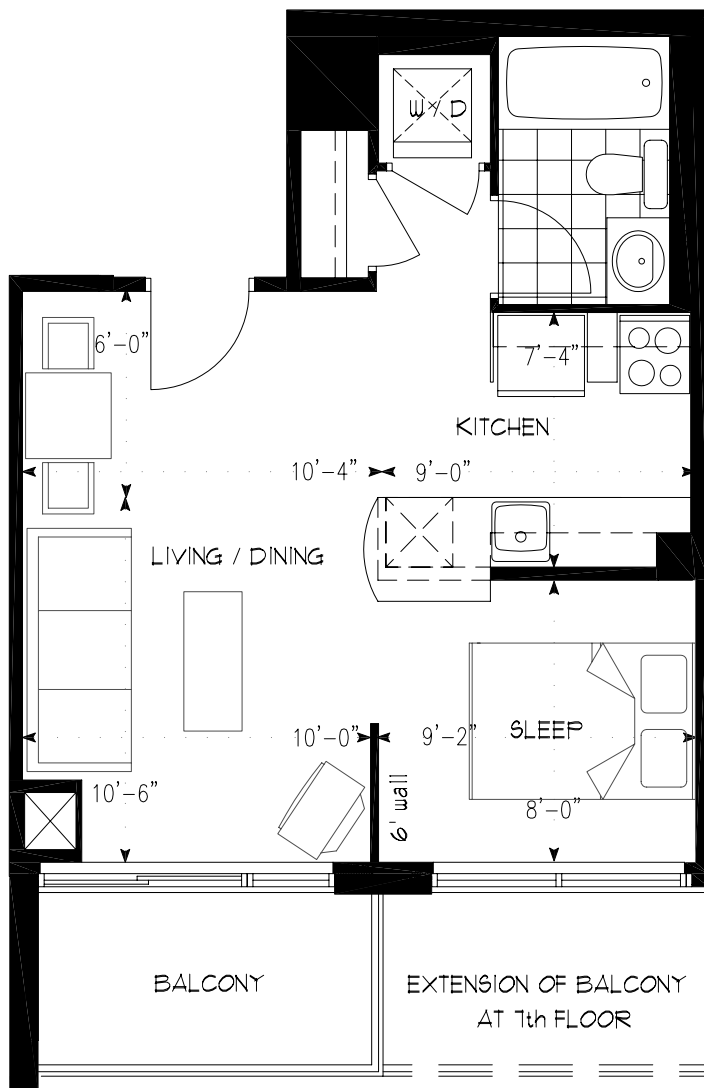

CONCERT™

PROPERTIES LTD

167 CHURCH STREET

*single floor finish through-out

S3

1 Bedroom Junior

7th FLOOR - 13, 12(r)

8th-28th FLOOR - 07, 06(r)

445 ft²

KEYPLAN
7th FLOOR PLAN

KEYPLAN
8th-20th FLOOR PLAN

KEYPLAN
21st FLOOR PLAN

KEYPLAN
22nd-23rd FLOOR PLAN

KEYPLAN
24th-28th FLOOR PLAN