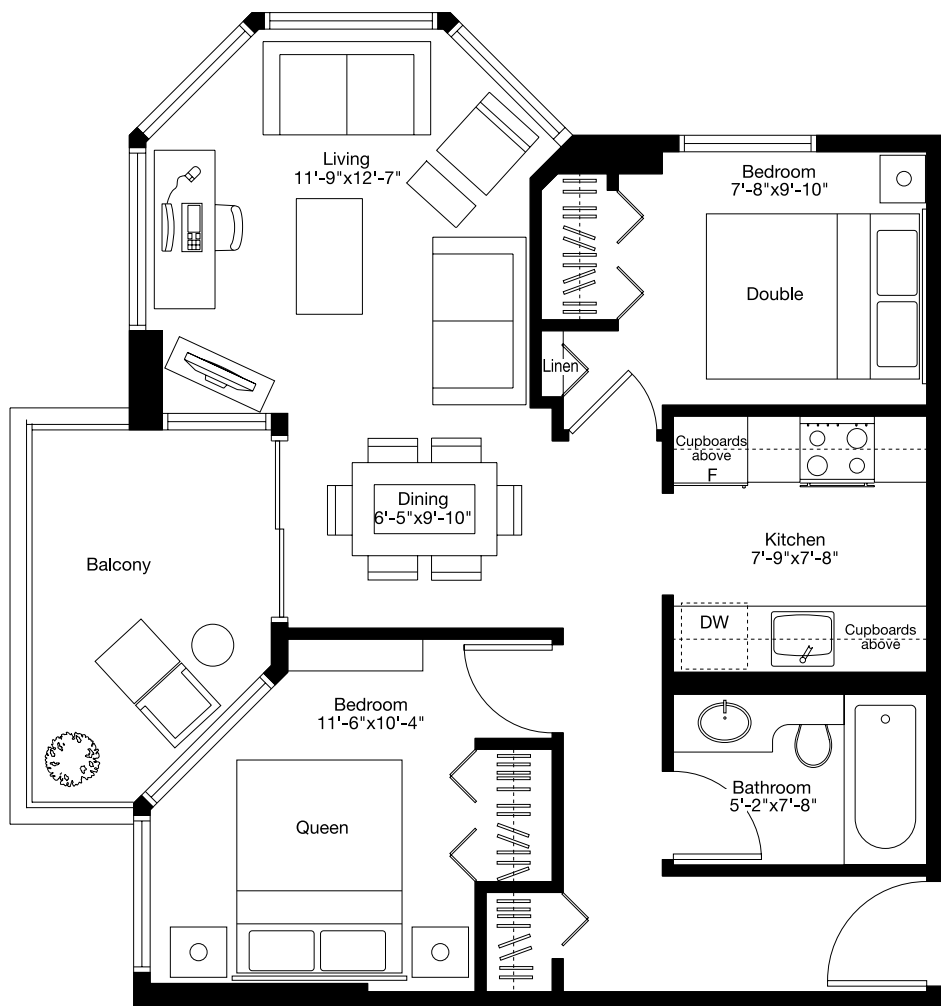

Wessex Gate

3408 CROWLEY DRIVE, VANCOUVER T: 604.438.6911

2 BEDROOM — PLAN 1
APPROX. 700 SQ. FT.

Square footage, finishes and layouts may vary with actual suite. Furniture is not included. Room sizes are approximate.