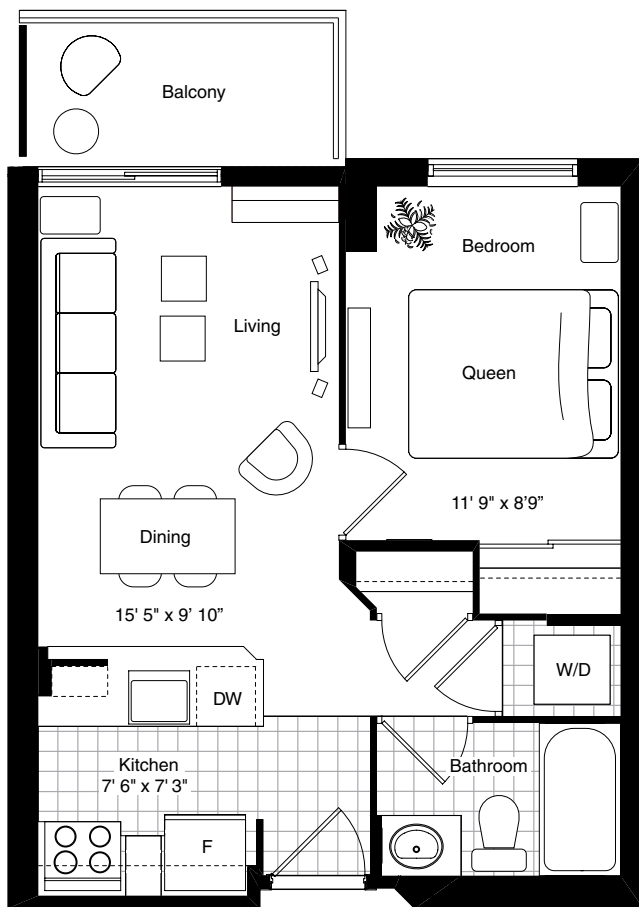

Prelude

151 BEECROFT ROAD, TORONTO T: 416.733.3969

1 BEDROOM — THE BISTRO — UNIT A
APPROX. 490 SQ. FT.

Square footage, finishes and layouts may vary with actual suite. Furniture is not included. Room sizes are approximate.

Prelude

151 BEECROFT ROAD, TORONTO T: 416.733.3969

1 BEDROOM — THE STAGE — UNIT D
APPROX. 565 SQ. FT.

Square footage, finishes and layouts may vary with actual suite. Furniture is not included. Room sizes are approximate.