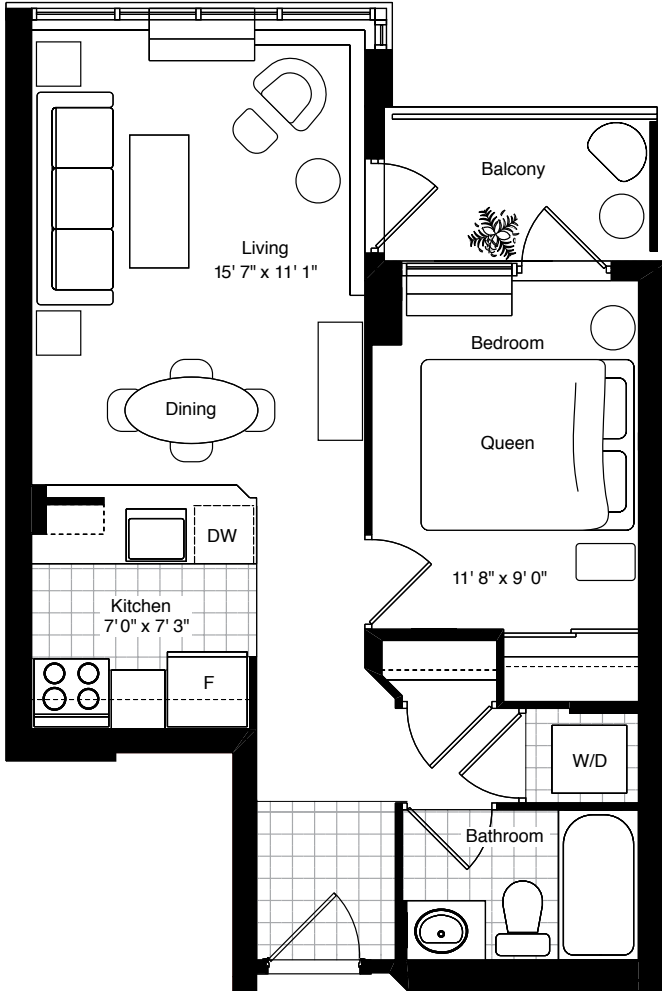

Prelude

151 BEECROFT ROAD, TORONTO T: 416.733.3969

1 BEDROOM — THE BISTRO — UNIT A
APPROX. 490 SQ. FT.

Square footage, finishes and layouts may vary with actual suite. Furniture is not included. Room sizes are approximate.

Prelude

151 BEECROFT ROAD, TORONTO T: 416.733.3969

1 BEDROOM — THE STAGE — UNIT D
APPROX. 565 SQ. FT.

Square footage, finishes and layouts may vary with actual suite. Furniture is not included. Room sizes are approximate.