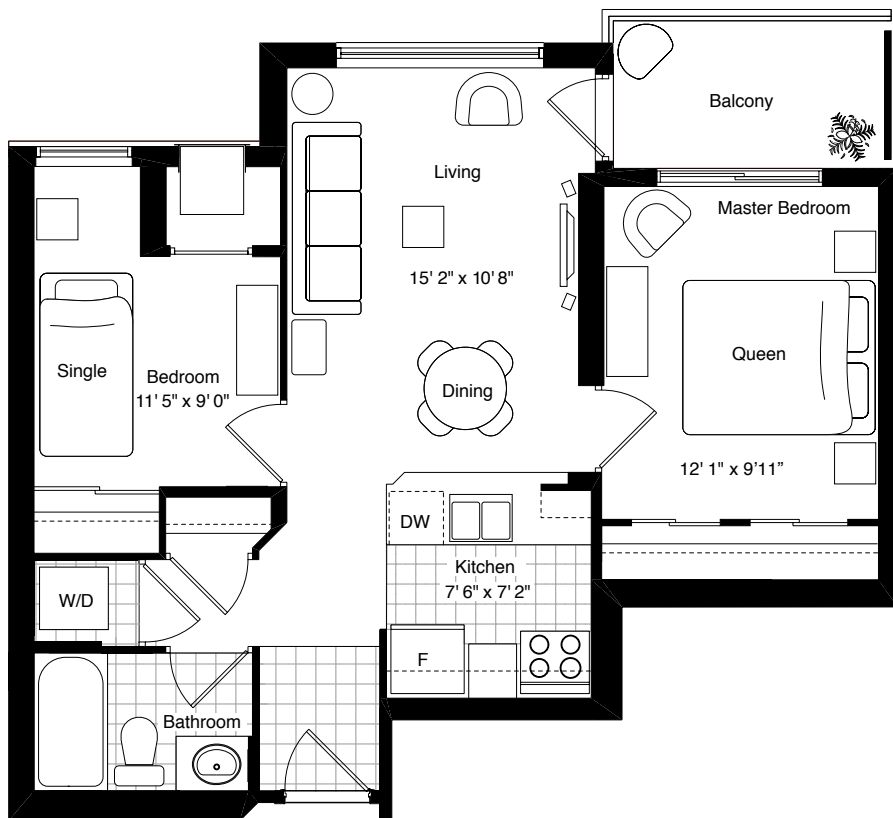

# Prelude

151 BEECROFT ROAD, TORONTO T: 416.733.3969

**2 BEDROOM — THE MARKET — UNIT B**  
**APPROX. 705 SQ. FT.**

Square footage, finishes and layouts may vary with actual suite. Furniture is not included. Room sizes are approximate.

## Prelude

151 BEECROFT ROAD, TORONTO T: 416.733.3969

**2 BEDROOM — THE PARK — UNIT C**  
**APPROX. 765 SQ. FT.**

Square footage, finishes and layouts may vary with actual suite. Furniture is not included. Room sizes are approximate.

# Prelude

151 BEECROFT ROAD, TORONTO T: 416.733.3969

**2 BEDROOM — THE CLUB — UNIT E**  
**APPROX. 790 SQ. FT.**

Square footage, finishes and layouts may vary with actual suite. Furniture is not included. Room sizes are approximate.