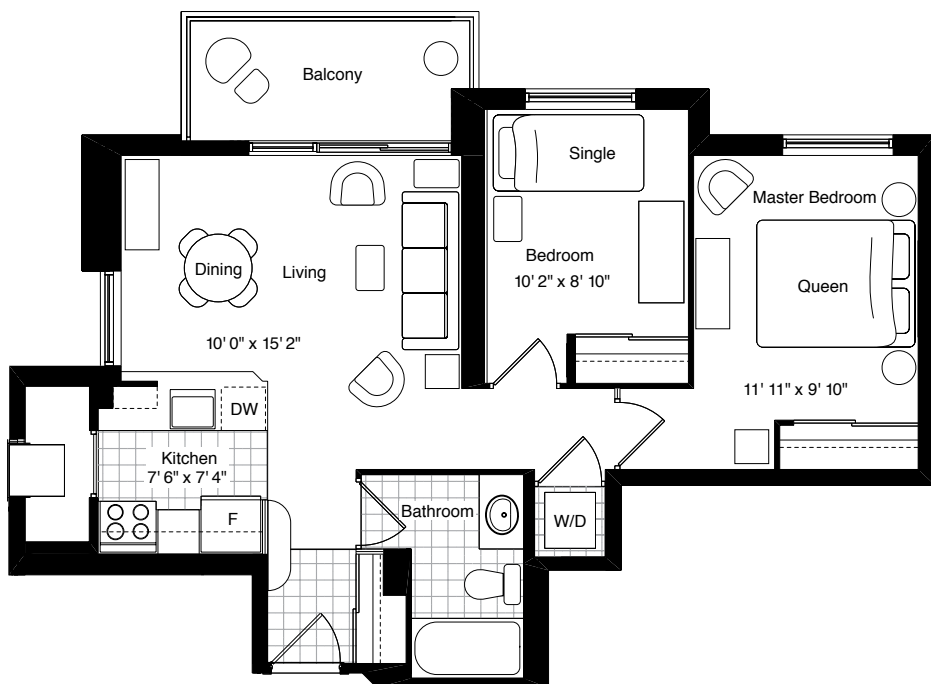

# Prelude

151 BEECROFT ROAD, TORONTO T: 416.733.3969

**2 BEDROOM — THE MARKET — UNIT B**  
**APPROX. 705 SQ. FT.**

Square footage, finishes and layouts may vary with actual suite. Furniture is not included. Room sizes are approximate.

## Prelude

151 BEECROFT ROAD, TORONTO T: 416.733.3969

**2 BEDROOM — THE PARK — UNIT C**  
**APPROX. 765 SQ. FT.**

Square footage, finishes and layouts may vary with actual suite. Furniture is not included. Room sizes are approximate.

# Prelude

151 BEECROFT ROAD, TORONTO T: 416.733.3969

**2 BEDROOM — THE CLUB — UNIT E**  
**APPROX. 790 SQ. FT.**

Square footage, finishes and layouts may vary with actual suite. Furniture is not included. Room sizes are approximate.