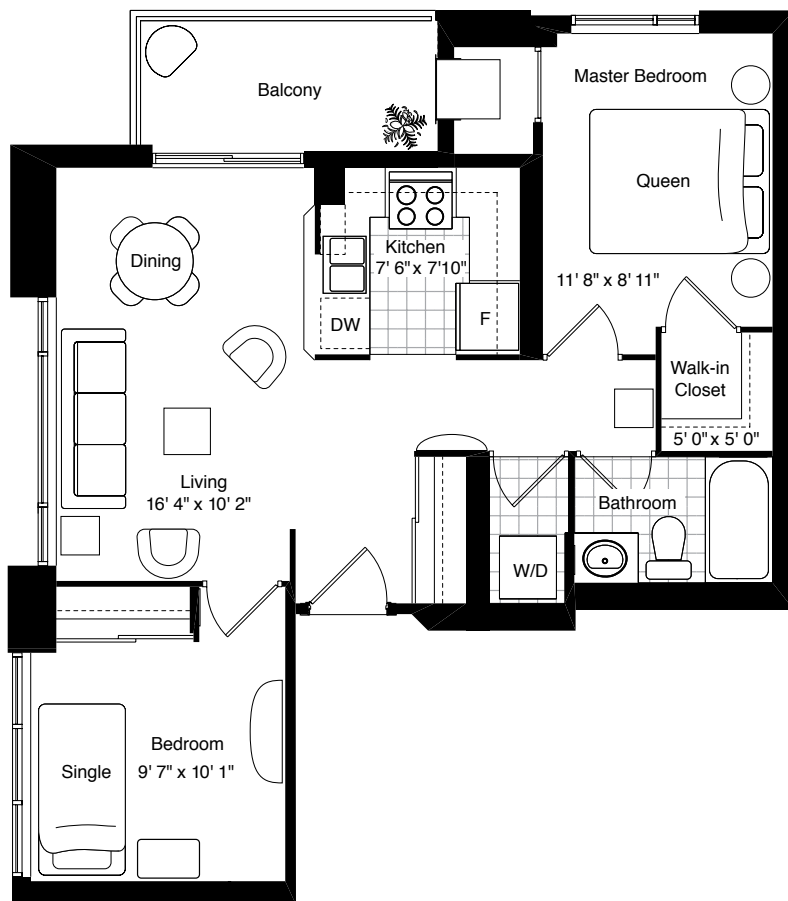

# Prelude

151 BEECROFT ROAD, TORONTO T: 416.733.3969

**2 BEDROOM — THE MARKET — UNIT B**  
**APPROX. 705 SQ. FT.**

Square footage, finishes and layouts may vary with actual suite. Furniture is not included. Room sizes are approximate.

## Prelude

151 BEECROFT ROAD, TORONTO T: 416.733.3969

**2 BEDROOM — THE PARK — UNIT C**  
**APPROX. 765 SQ. FT.**

Square footage, finishes and layouts may vary with actual suite. Furniture is not included. Room sizes are approximate.

# Prelude

151 BEECROFT ROAD, TORONTO T: 416.733.3969

**2 BEDROOM — THE CLUB — UNIT E**  
**APPROX. 790 SQ. FT.**

Square footage, finishes and layouts may vary with actual suite. Furniture is not included. Room sizes are approximate.