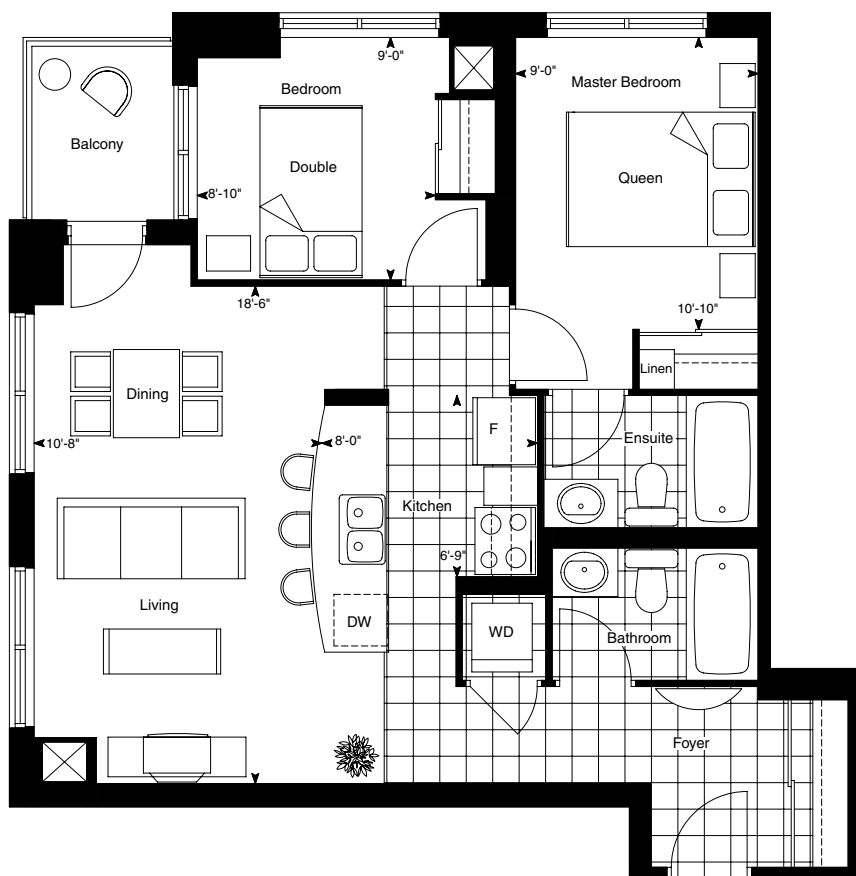

Jazz

167 CHURCH STREET, TORONTO T: 416.240.6136

2 BEDROOM — TENOR 5
APPROX. 820 SQ. FT.

Square footage, finishes and layouts may vary with actual suite. Furniture is not included. Room sizes are approximate.

Jazz

167 CHURCH STREET, TORONTO T: 416.240.6136

2 BEDROOM — TENOR 7
APPROX. 835 SQ. FT.

Square footage, finishes and layouts may vary with actual suite. Furniture is not included. Room sizes are approximate.