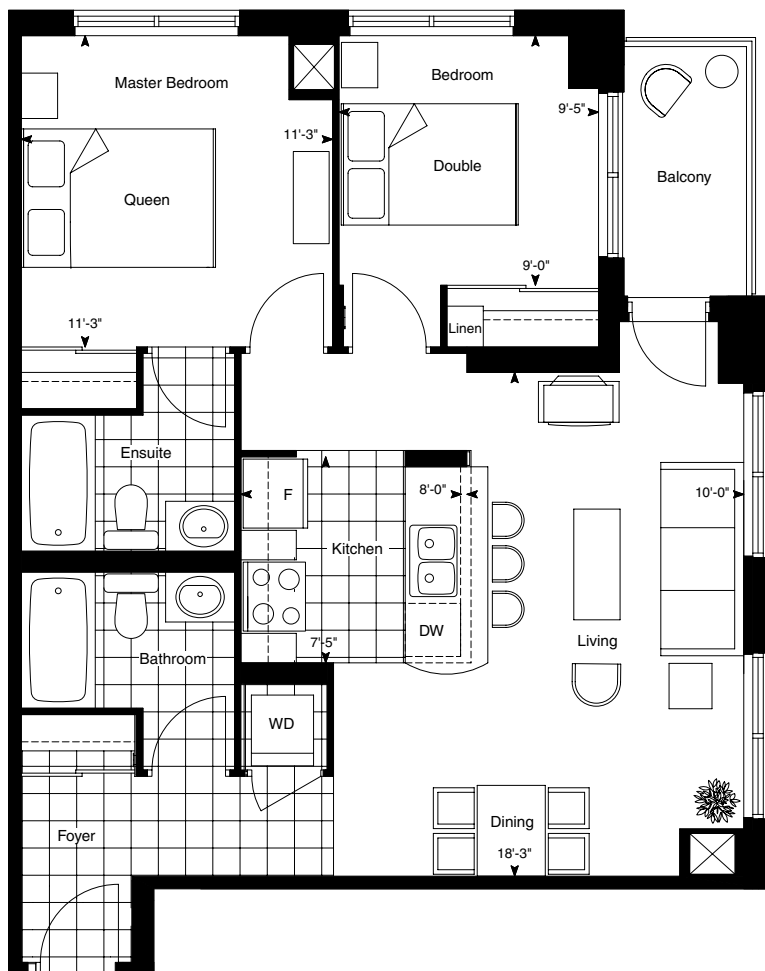

Jazz

167 CHURCH STREET, TORONTO T: 416.240.6136

2 BEDROOM — TENOR 5
APPROX. 820 SQ. FT.

Square footage, finishes and layouts may vary with actual suite. Furniture is not included. Room sizes are approximate.

Jazz

167 CHURCH STREET, TORONTO T: 416.240.6136

2 BEDROOM — TENOR 7
APPROX. 835 SQ. FT.

Square footage, finishes and layouts may vary with actual suite. Furniture is not included. Room sizes are approximate.