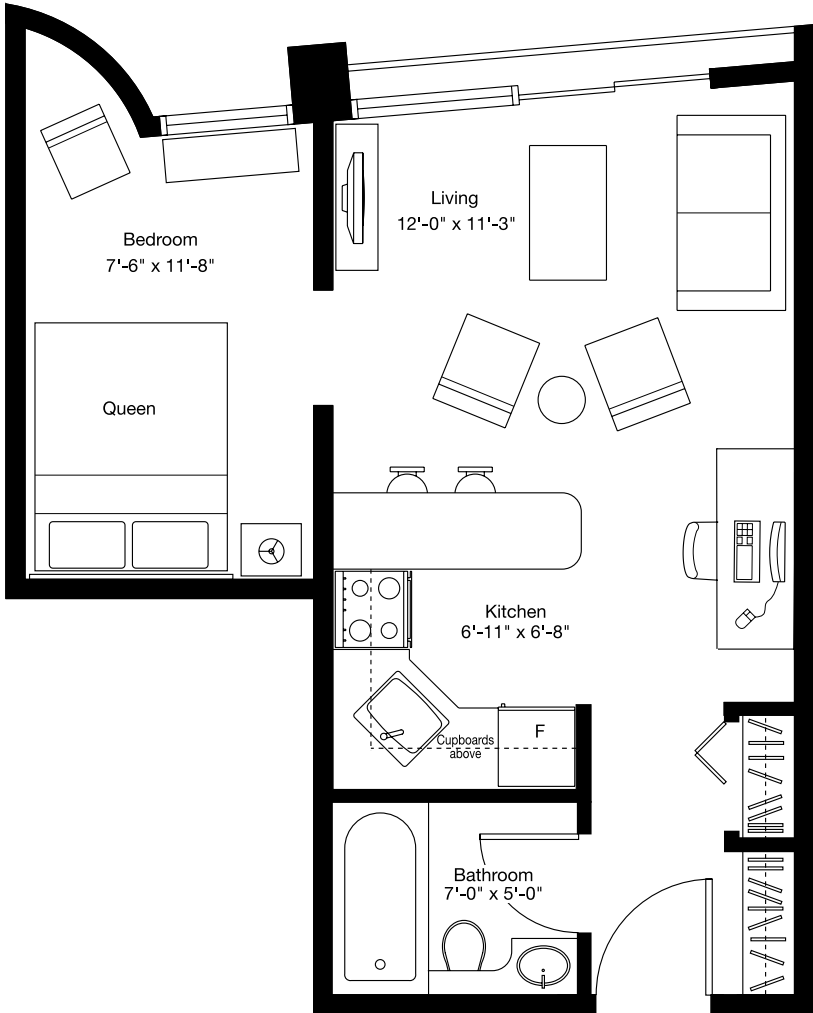

600 Drake

600 DRAKE STREET, VANCOUVER T: 604.681.0727

JUNIOR 1 BEDROOM — PLAN 1 APPROX. 450 SQ. FT.

Square footage, finishes and layouts may vary with actual suite. Furniture is not included. Room sizes are approximate.