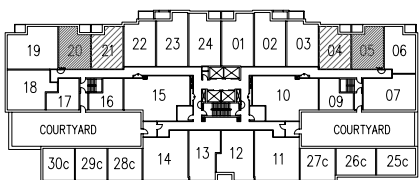

CONCERT™

PROPERTIES LTD

167 CHURCH STREET

1A

1 Bedroom

SUITES - 05, 20(r) = 520 ft²

SUITES - 21, 04(r) = 525 ft²

KEYPLAN
2nd FLOOR PLAN

KEYPLAN
3rd FLOOR PLAN

KEYPLAN
4th FLOOR PLAN

KEYPLAN
5th FLOOR PLAN

KEYPLAN
6th FLOOR PLAN

KEYPLAN
7th FLOOR PLAN