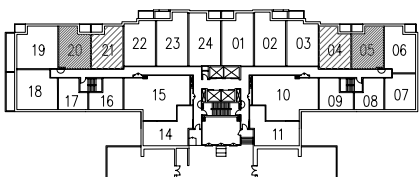

CONCERT™

PROPERTIES LTD

167 CHURCH STREET

1A

1 Bedroom

SUITES - 05, 20(r) = 520 ft²

SUITES - 21, 04(r) = 525 ft²

KEYPLAN
2nd FLOOR PLAN

KEYPLAN
3rd FLOOR PLAN

KEYPLAN
4th FLOOR PLAN

KEYPLAN
5th FLOOR PLAN

KEYPLAN
6th FLOOR PLAN

KEYPLAN
7th FLOOR PLAN