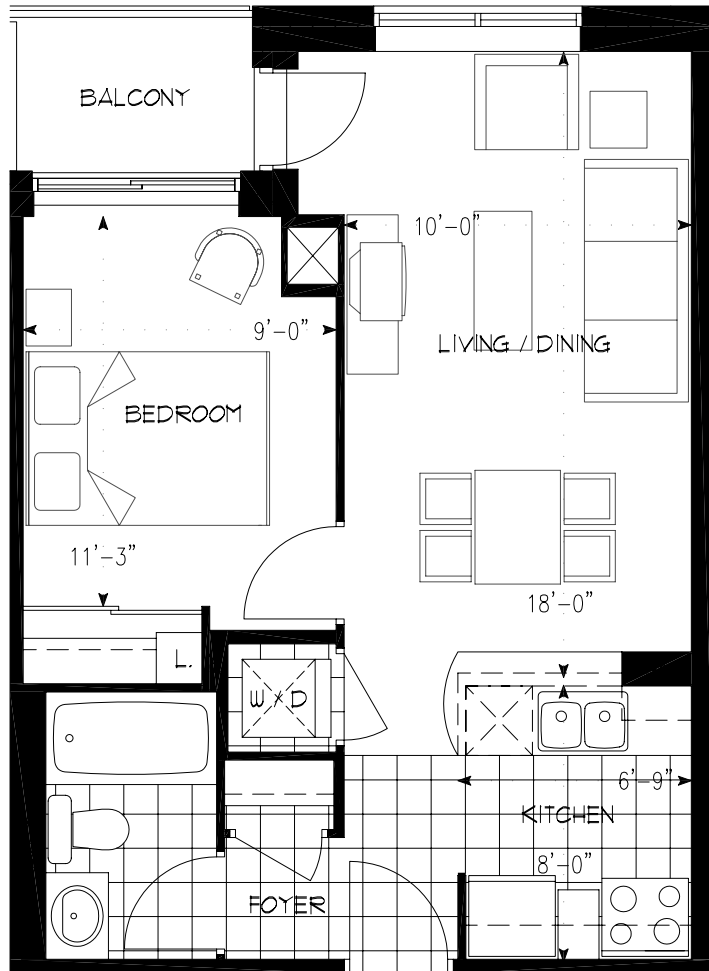

CONCERT™

PROPERTIES LTD

167 CHURCH STREET

1A

1 Bedroom

SUITES - 05, 20(r) = 520 ft²

SUITES - 21, 04(r) = 525 ft²

KEYPLAN
2nd FLOOR PLAN

KEYPLAN
3rd FLOOR PLAN

KEYPLAN
4th FLOOR PLAN

KEYPLAN
5th FLOOR PLAN

KEYPLAN
6th FLOOR PLAN

KEYPLAN
7th FLOOR PLAN