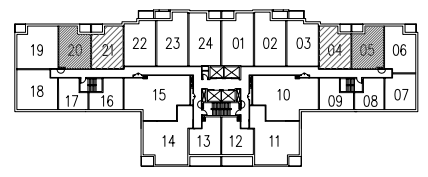

CONCERT™

PROPERTIES LTD

167 CHURCH STREET

1A

1 Bedroom

SUITES - 05, 20(r) = 520 ft²

SUITES - 21, 04(r) = 525 ft²

KEYPLAN
2nd FLOOR PLAN

KEYPLAN
3rd FLOOR PLAN

KEYPLAN
4th FLOOR PLAN

KEYPLAN
5th FLOOR PLAN

KEYPLAN
6th FLOOR PLAN

KEYPLAN
7th FLOOR PLAN