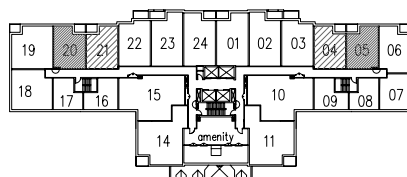

CONCERT™

PROPERTIES LTD

167 CHURCH STREET

1A

1 Bedroom

SUITES - 05, 20(r) = 520 ft²

SUITES - 21, 04(r) = 525 ft²

KEYPLAN
2nd FLOOR PLAN

KEYPLAN
3rd FLOOR PLAN

KEYPLAN
4th FLOOR PLAN

KEYPLAN
5th FLOOR PLAN

KEYPLAN
6th FLOOR PLAN

KEYPLAN
7th FLOOR PLAN