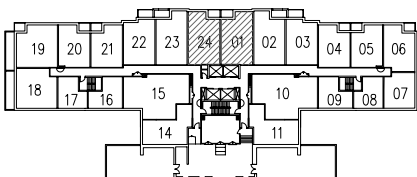

## 167 CHURCH STREET

1G

1 Bedroom

SUITE 24, 01(r)

660 ft<sup>2</sup>

KEYPLAN  
2nd FLOOR PLAN

KEYPLAN  
3rd FLOOR PLAN

KEYPLAN  
4th FLOOR PLAN

KEYPLAN  
5th FLOOR PLAN

KEYPLAN  
6th FLOOR PLAN

KEYPLAN  
7th FLOOR PLAN