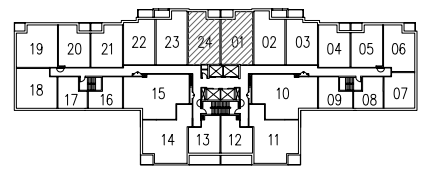

## 167 CHURCH STREET

1G

1 Bedroom

SUITE 24, 01(r)

660 ft<sup>2</sup>

KEYPLAN  
2nd FLOOR PLAN

KEYPLAN  
3rd FLOOR PLAN

KEYPLAN  
4th FLOOR PLAN

KEYPLAN  
5th FLOOR PLAN

KEYPLAN  
6th FLOOR PLAN

KEYPLAN  
7th FLOOR PLAN