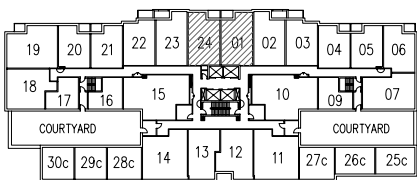

## 167 CHURCH STREET

1G

1 Bedroom

SUITE 24, 01(r)

660 ft<sup>2</sup>

KEYPLAN  
2nd FLOOR PLAN

KEYPLAN  
3rd FLOOR PLAN

KEYPLAN  
4th FLOOR PLAN

KEYPLAN  
5th FLOOR PLAN

KEYPLAN  
6th FLOOR PLAN

KEYPLAN  
7th FLOOR PLAN