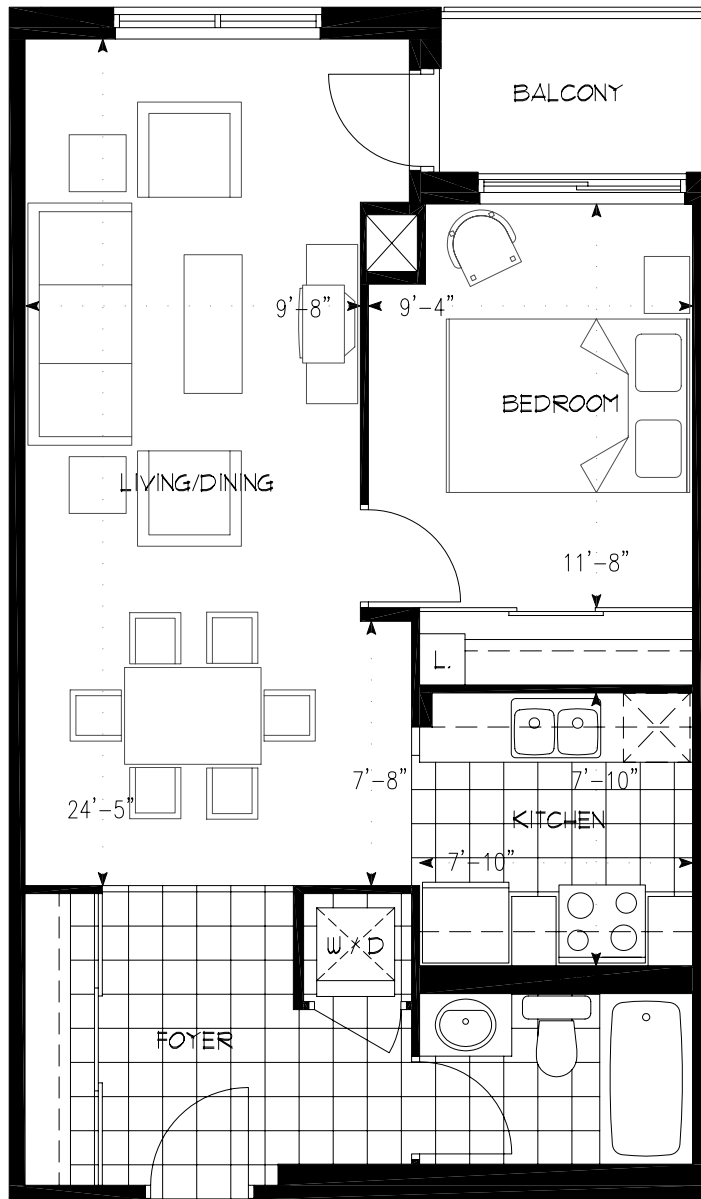

## 167 CHURCH STREET

1G

1 Bedroom

SUITE 24, 01(r)

660 ft<sup>2</sup>

KEYPLAN  
2nd FLOOR PLAN

KEYPLAN  
3rd FLOOR PLAN

KEYPLAN  
4th FLOOR PLAN

KEYPLAN  
5th FLOOR PLAN

KEYPLAN  
6th FLOOR PLAN

KEYPLAN  
7th FLOOR PLAN