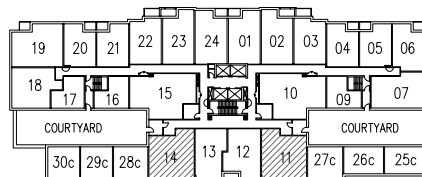

### 2A+D

2 Bedroom + Den

SUITE 11 = 855 ft<sup>2</sup>

SUITE 14 = 880 ft<sup>2</sup>

KEYPLAN  
2nd FLOOR PLAN