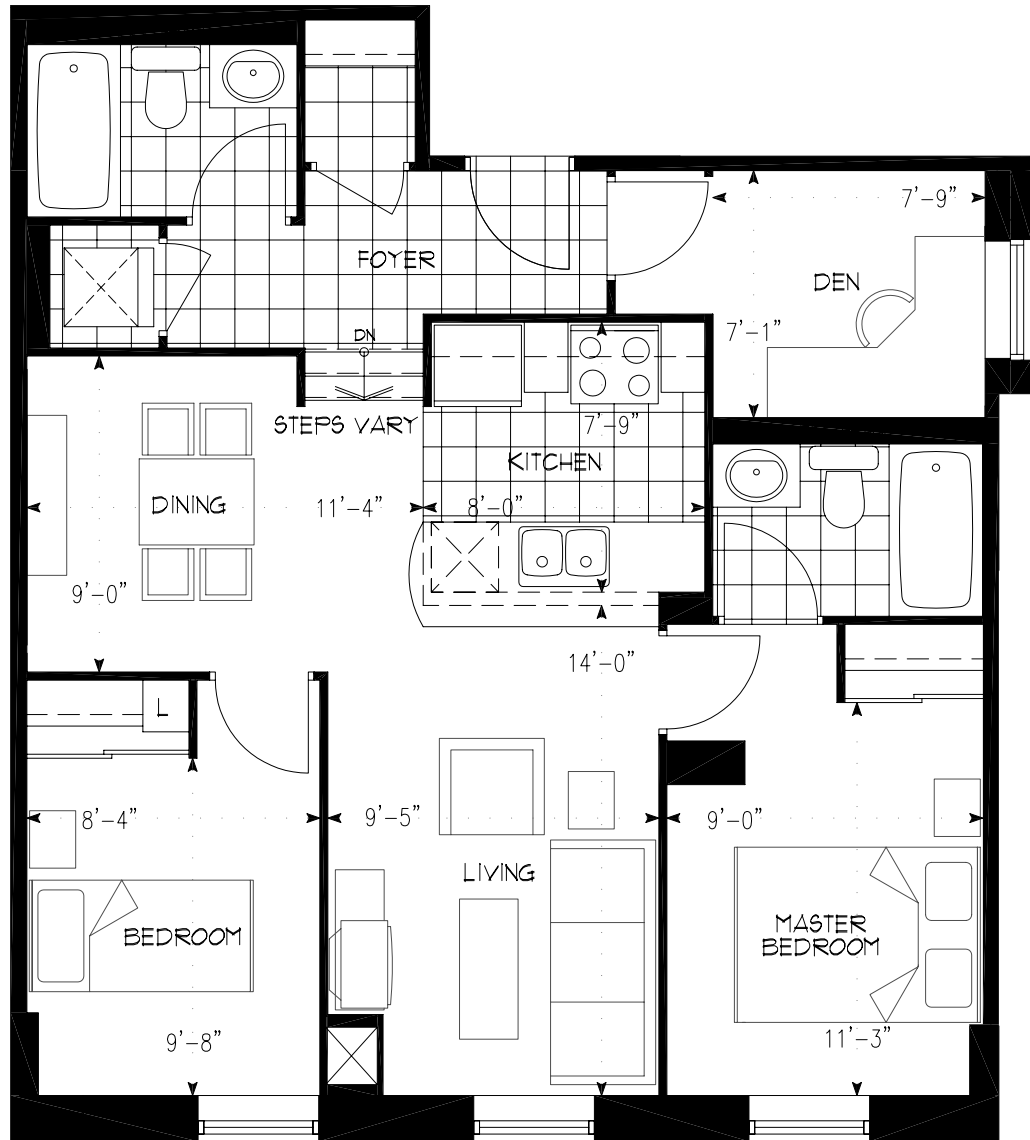

### 2A+D

2 Bedroom + Den

SUITE 11 = 855 ft<sup>2</sup>

SUITE 14 = 880 ft<sup>2</sup>

KEYPLAN  
2nd FLOOR PLAN