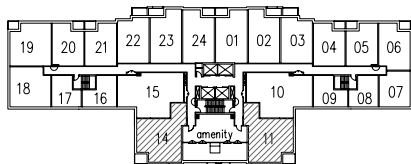

CONCERT™

PROPERTIES LTD

167 CHURCH STREET

2B+D

2 Bedroom + Den

SUITE 14, 11(r)
895 ft²

KEYPLAN
6th FLOOR PLAN

KEYPLAN
7th FLOOR PLAN