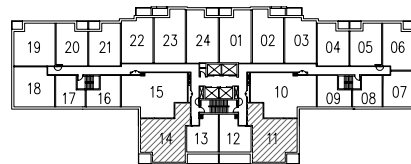

CONCERT™

PROPERTIES LTD

167 CHURCH STREET

2B+D

2 Bedroom + Den

SUITE 14, 11(r)
895 ft²

KEYPLAN
6th FLOOR PLAN

KEYPLAN
7th FLOOR PLAN