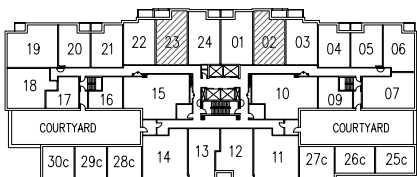

CONCERT™

PROPERTIES LTD

167 CHURCH STREET

1B+D

1 Bedroom + Den

SUITE 23, 02(r)
650 ft²

KEYPLAN
2nd FLOOR PLAN

KEYPLAN
3rd FLOOR PLAN

KEYPLAN
4th FLOOR PLAN

KEYPLAN
5th FLOOR PLAN

KEYPLAN
6th FLOOR PLAN

KEYPLAN
7th FLOOR PLAN