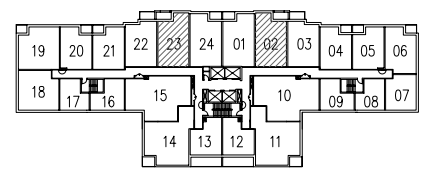

CONCERT™

PROPERTIES LTD

167 CHURCH STREET

1B+D

1 Bedroom + Den

SUITE 23, 02(r)
650 ft²

KEYPLAN
2nd FLOOR PLAN

KEYPLAN
3rd FLOOR PLAN

KEYPLAN
4th FLOOR PLAN

KEYPLAN
5th FLOOR PLAN

KEYPLAN
6th FLOOR PLAN

KEYPLAN
7th FLOOR PLAN