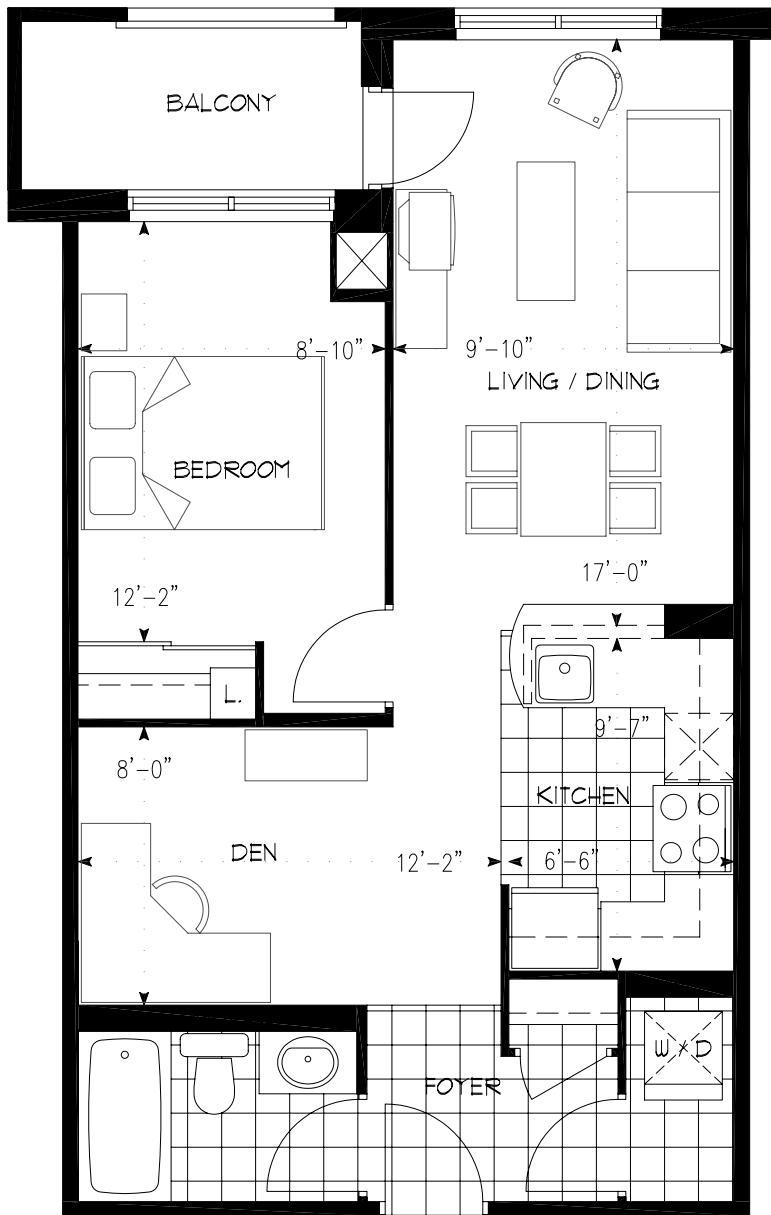

CONCERT™

PROPERTIES LTD

167 CHURCH STREET

1B+D

1 Bedroom + Den

SUITE 23, 02(r)
650 ft²

KEYPLAN
2nd FLOOR PLAN

KEYPLAN
3rd FLOOR PLAN

KEYPLAN
4th FLOOR PLAN

KEYPLAN
5th FLOOR PLAN

KEYPLAN
6th FLOOR PLAN

KEYPLAN
7th FLOOR PLAN