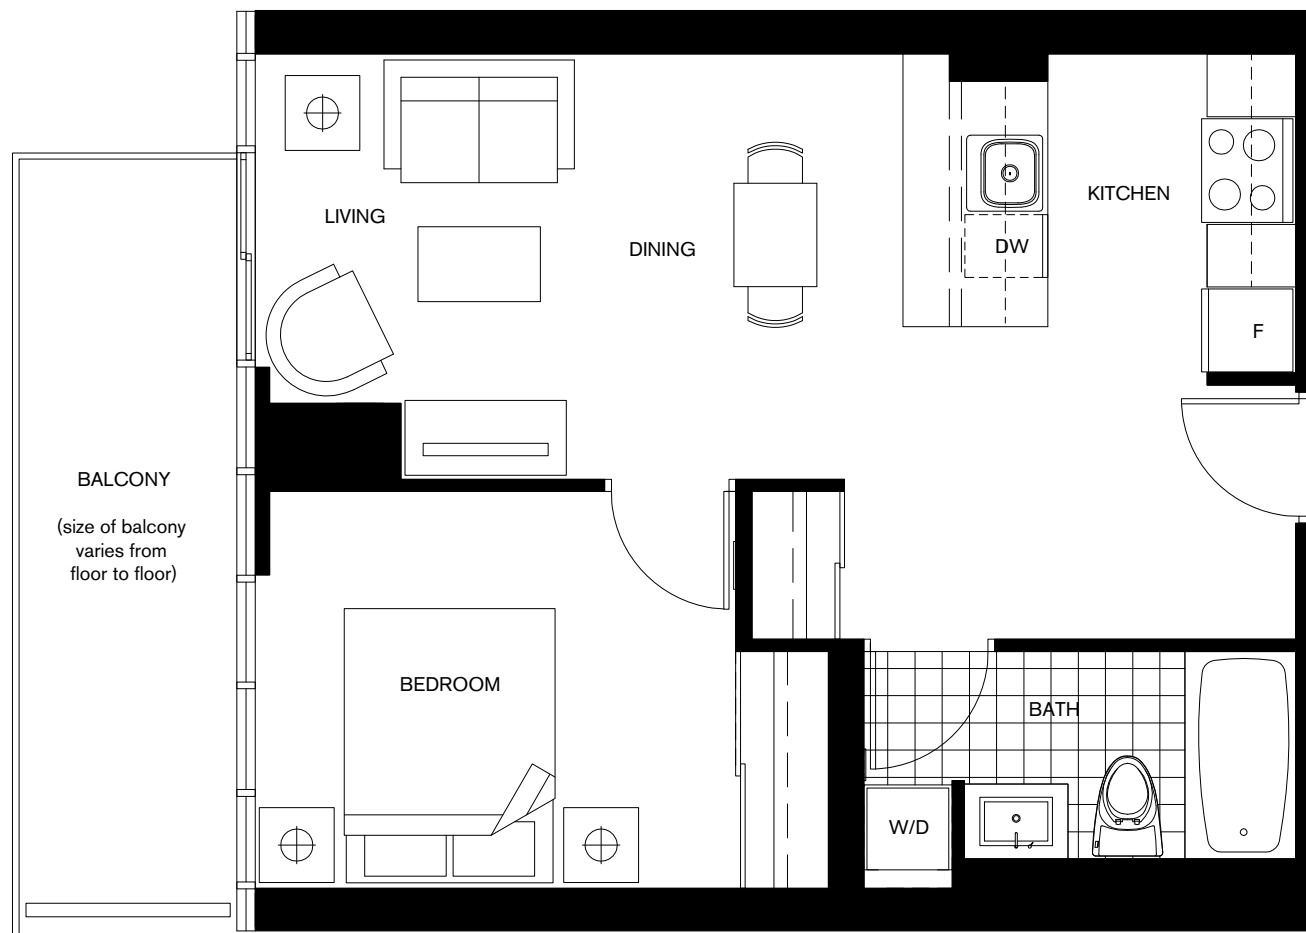

MOTION

1 BEDROOM

Plan B2

550 sf

Barrier-free suite

2-26th floors