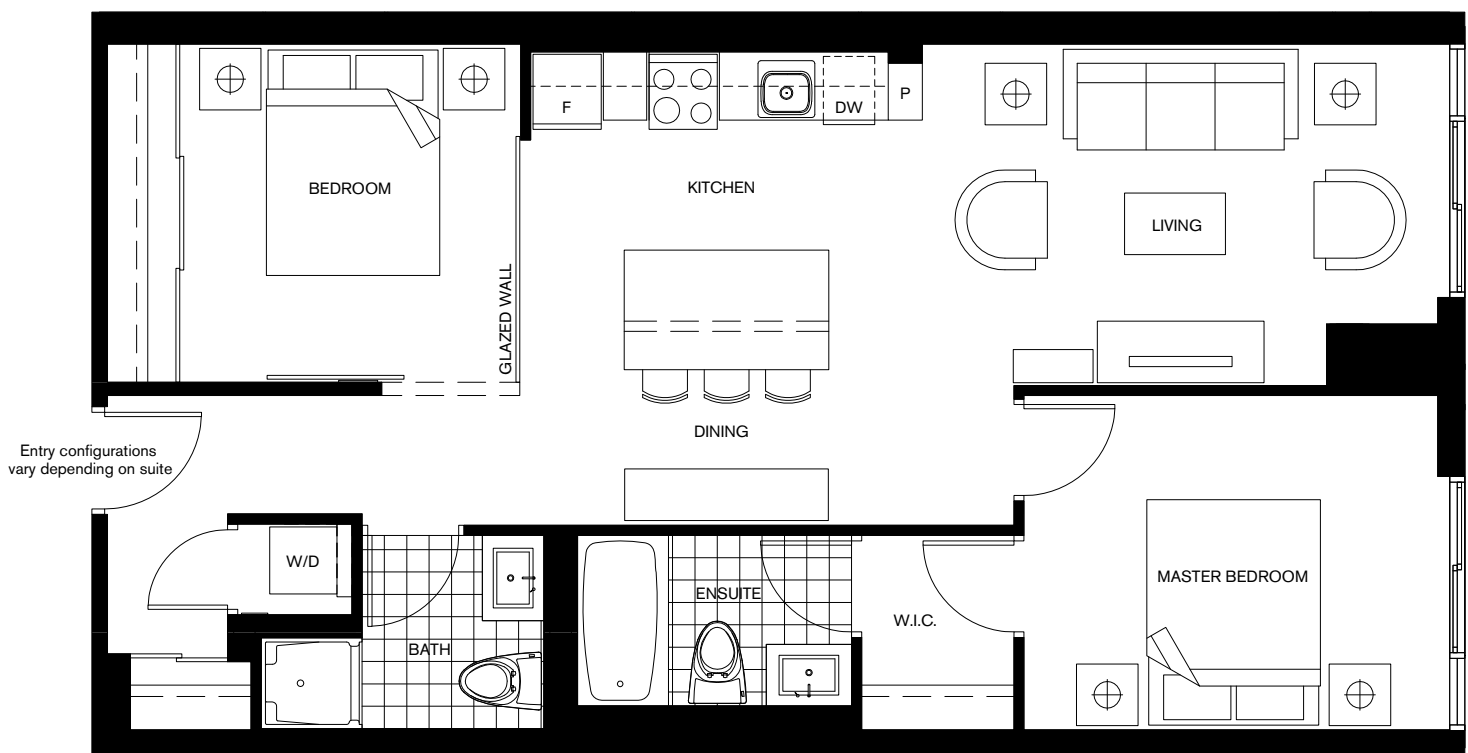

2 BEDROOM

Plan D3

852 sf

2-5th floors