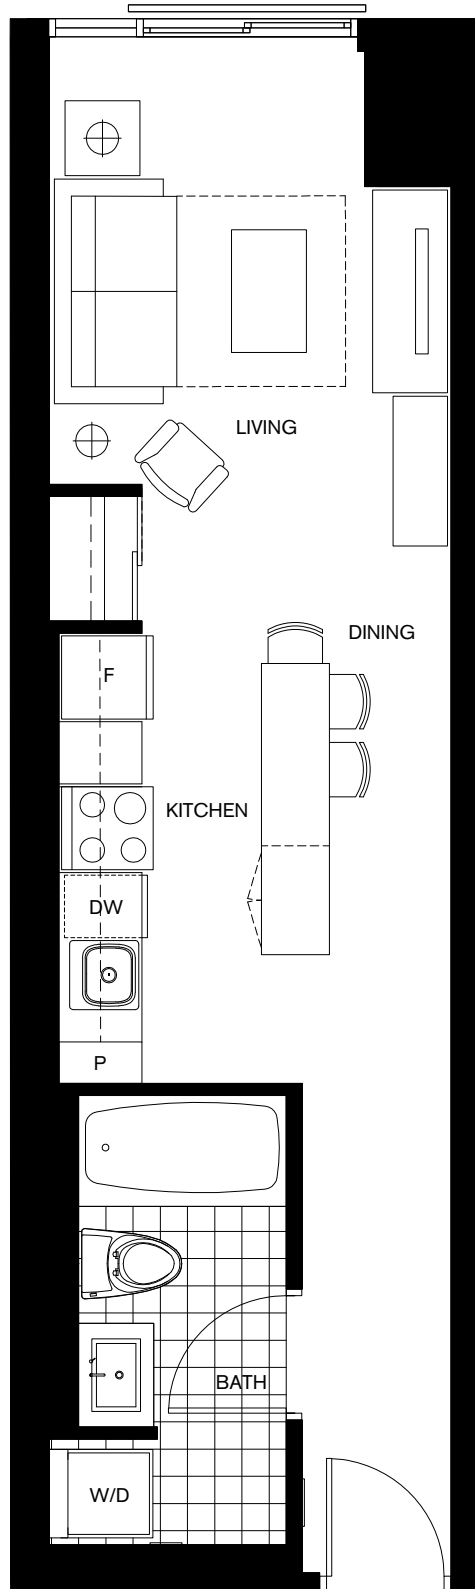

STUDIO Plan A4 373 - 415 sf

2-5th floors

Entry configurations vary depending on suite