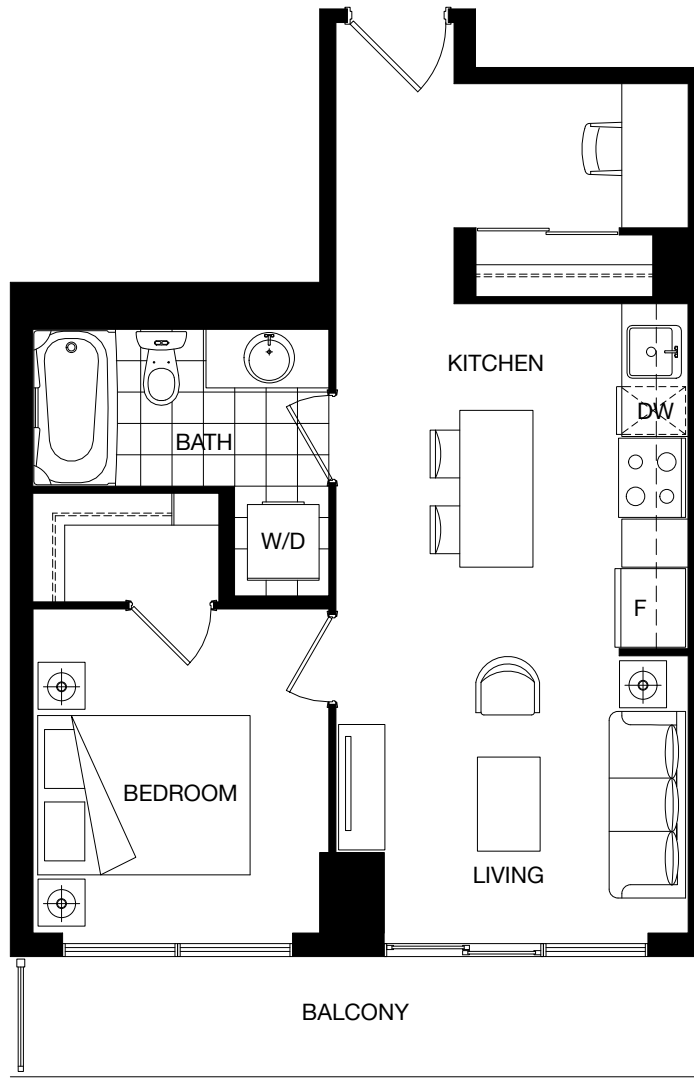

## 1 Bedroom

Plan C1

539 - 548 sf

Ground - 10th floor

132 Berkeley Street, Toronto | 416.594.1322 | [One32Leasing@ConcertProperties.com](mailto:One32Leasing@ConcertProperties.com)

Square footage, finishes and layouts may vary with actual suite. Furniture not included.