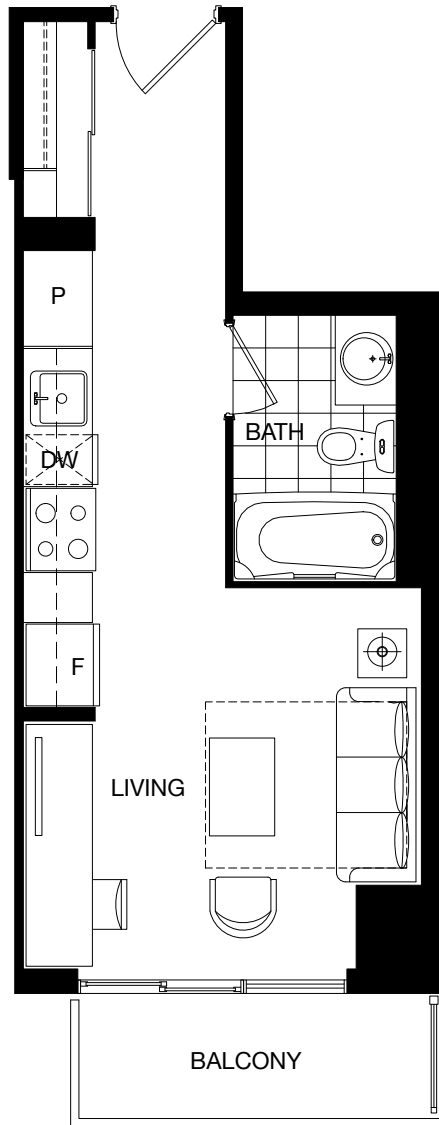

one 32

Studio

Plan A3
328 sf

2nd - 7th floor

132 Berkeley Street, Toronto | 416.594.1322 | One32Leasing@ConcertProperties.com

Square footage, finishes and layouts may vary with actual suite. Furniture not included.