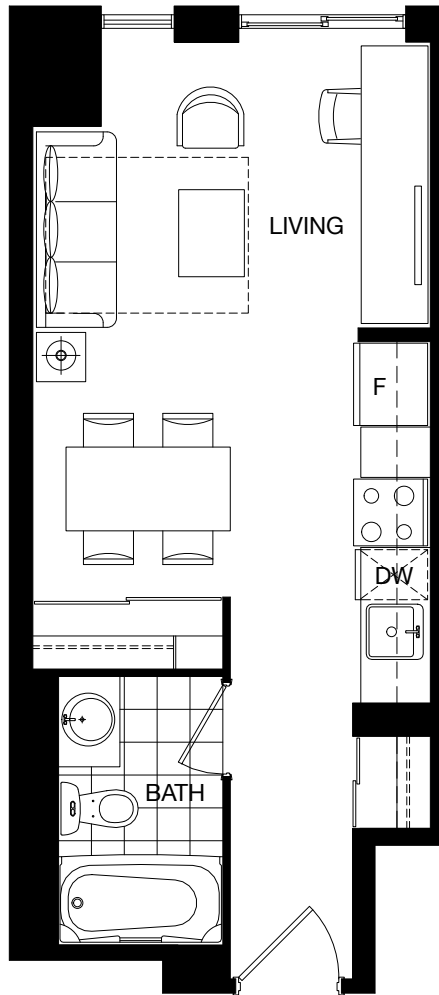

# one 32

## Studio

Plan A4  
358 sf

2nd - 9th floor

132 Berkeley Street, Toronto | 416.594.1322 | [One32Leasing@ConcertProperties.com](mailto:One32Leasing@ConcertProperties.com)

Square footage, finishes and layouts may vary with actual suite. Furniture not included.