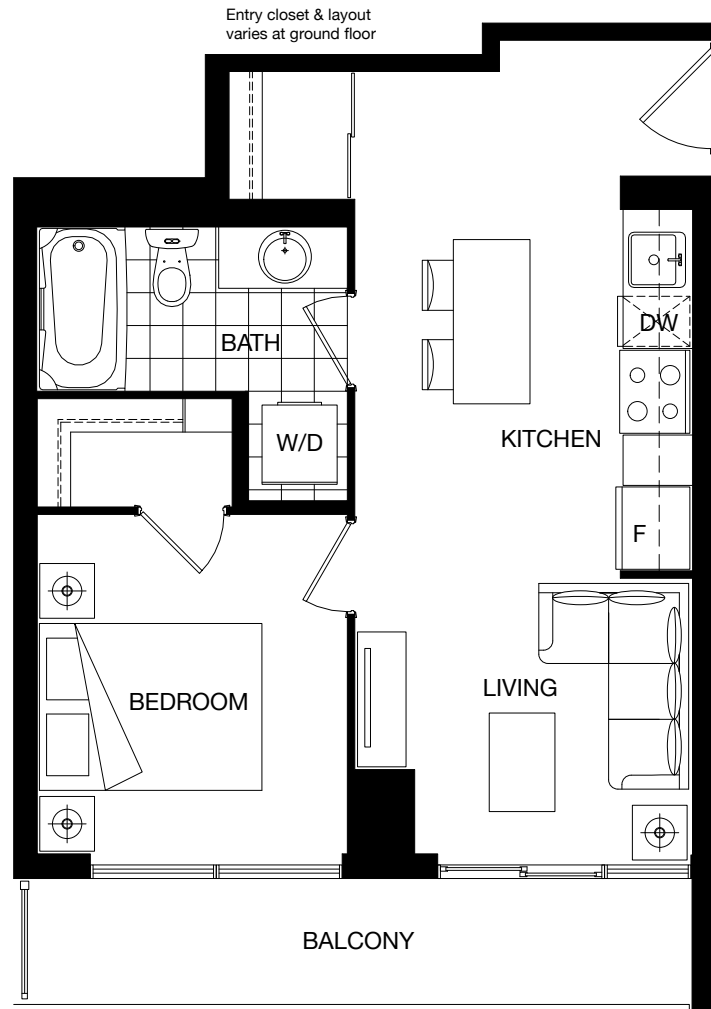

one 32

1 Bedroom

Plan B3

484 - 498 sf

Ground - 4th floor

132 Berkeley Street, Toronto | 416.594.1322 | One32Leasing@ConcertProperties.com

Square footage, finishes and layouts may vary with actual suite. Furniture not included.