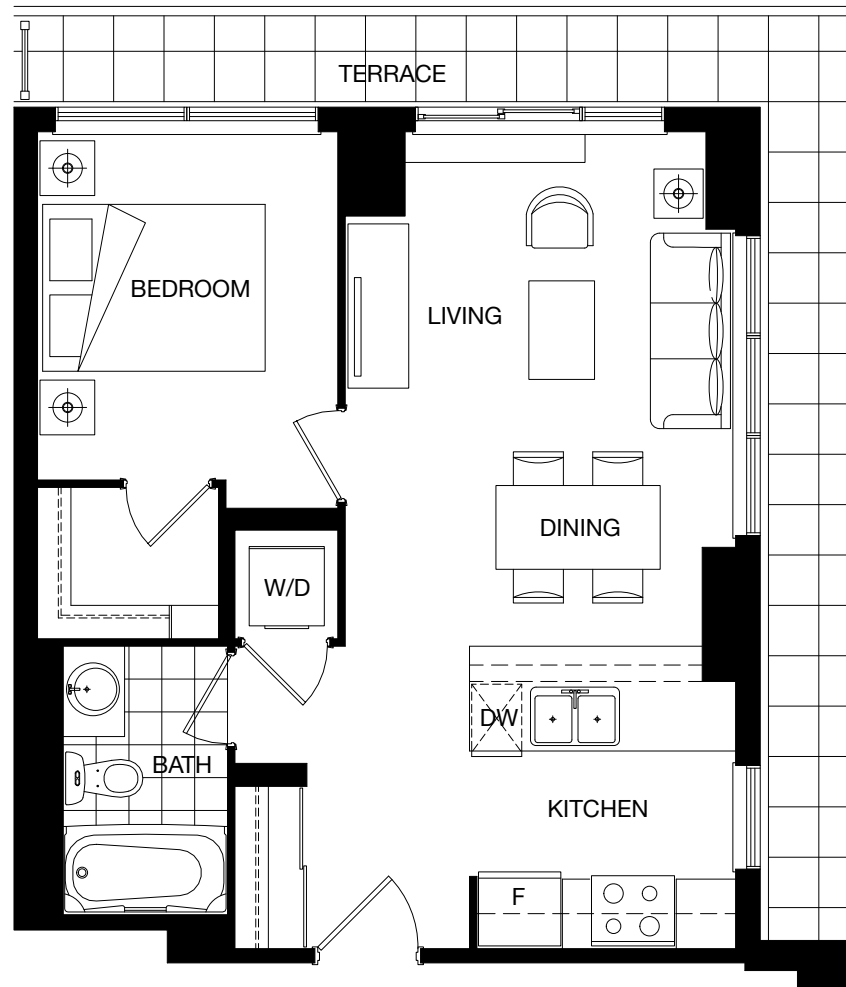

one 32

1 Bedroom

Plan B8
567 sf

10th floor

132 Berkeley Street, Toronto | 416.594.1322 | One32Leasing@ConcertProperties.com

Square footage, finishes and layouts may vary with actual suite. Furniture not included.