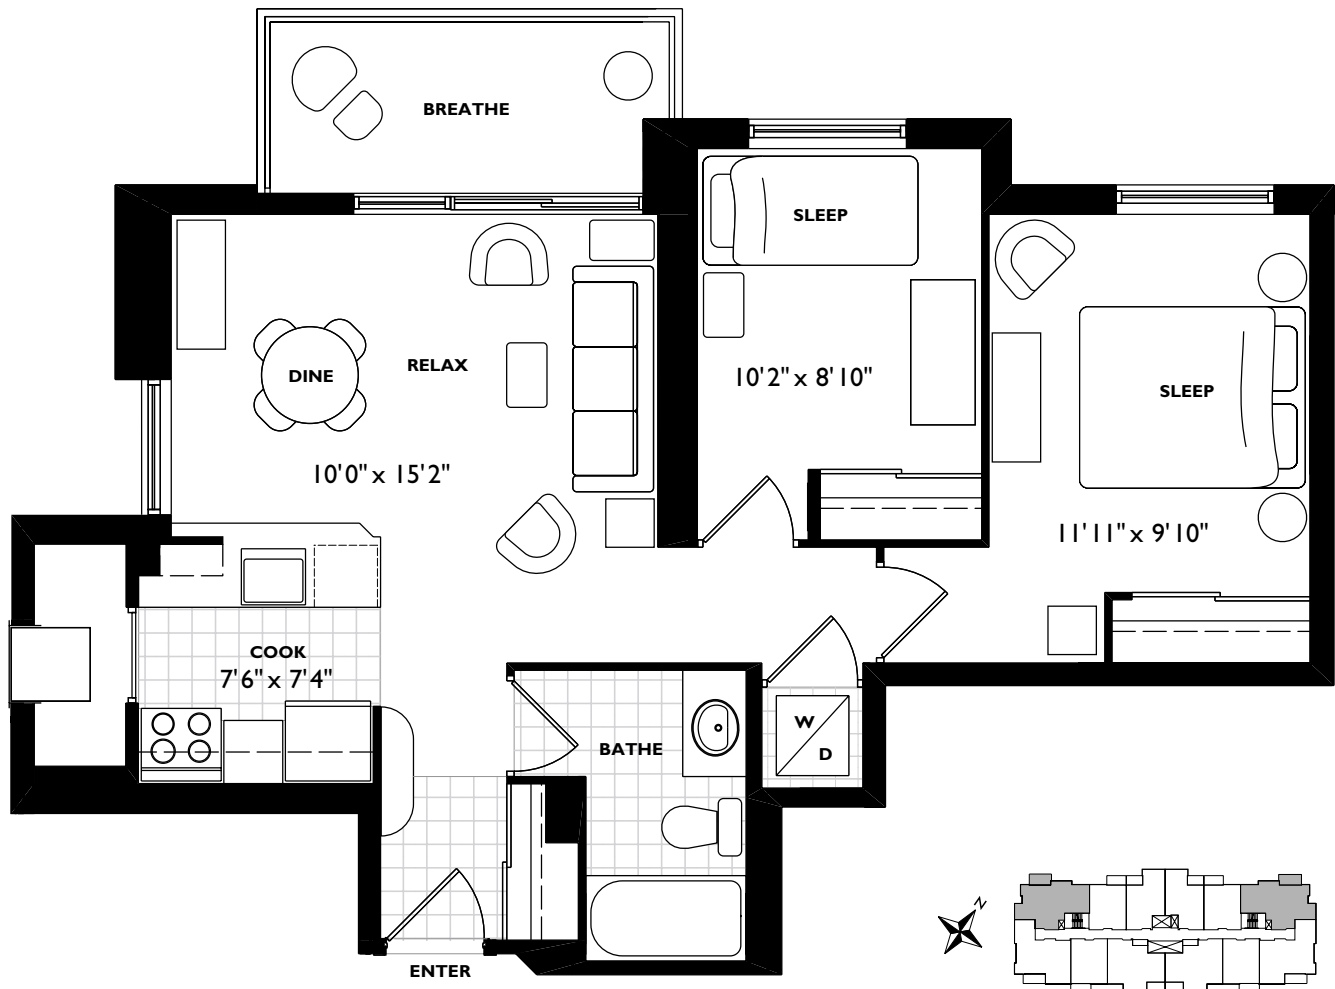

Prelude

The Club

UNIT E

790 sq.ft.

Two bedroom

Light-filled two-bedroom
suite with spectacular city views

- Kitchen features designer maple cabinetry
- Sliding glass doors to balcony from living area
- Five appliances include dishwasher & in-suite laundry
- Vertical blinds on energy-efficient windows
- Individually-controlled heating & air conditioning
- Wall-to-wall broadloom in living areas & ceramic flooring in foyer, kitchen & bath
- High-speed Internet available
- Conveniently-located cable & telephone outlets