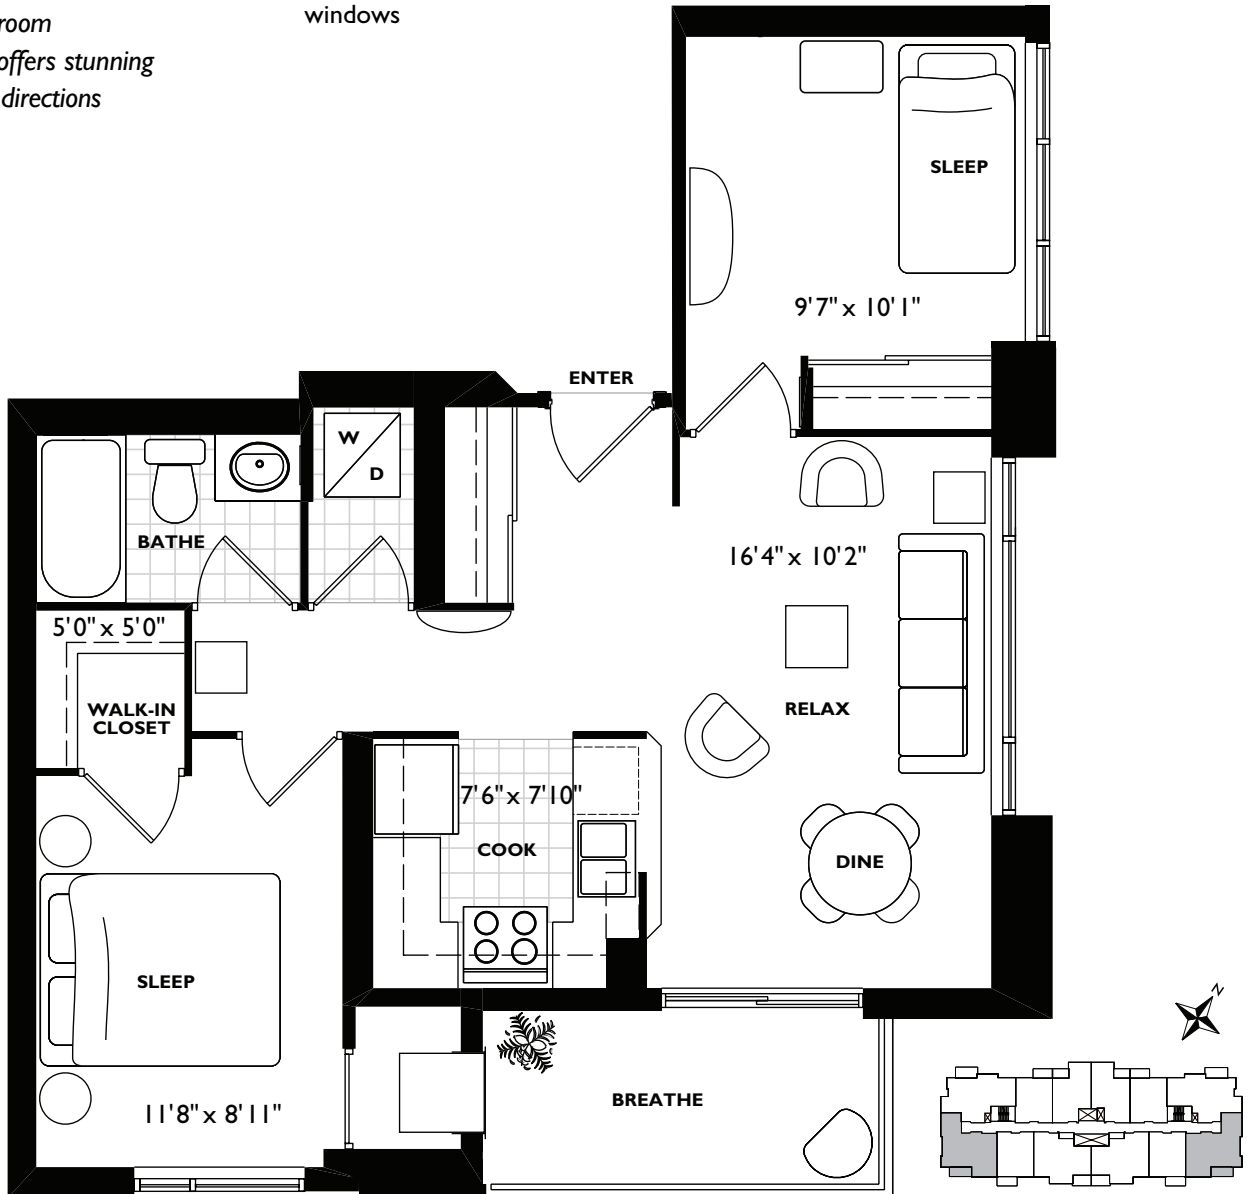

Prelude

The Park

UNIT C

765 sq.ft.

Two bedroom

*Airy two-bedroom
corner suite offers stunning
views in two directions*

- Kitchen features designer maple cabinetry
- Sliding glass doors to balcony from living area
- Five appliances include dishwasher & in-suite laundry
- Walk-in closet in master bedroom
- Vertical blinds on energy-efficient windows
- Individually-controlled heating & air conditioning
- Wall-to-wall broadloom in living areas & ceramic flooring in foyer, kitchen & bath
- High-speed Internet available
- Conveniently-located cable & telephone outlets