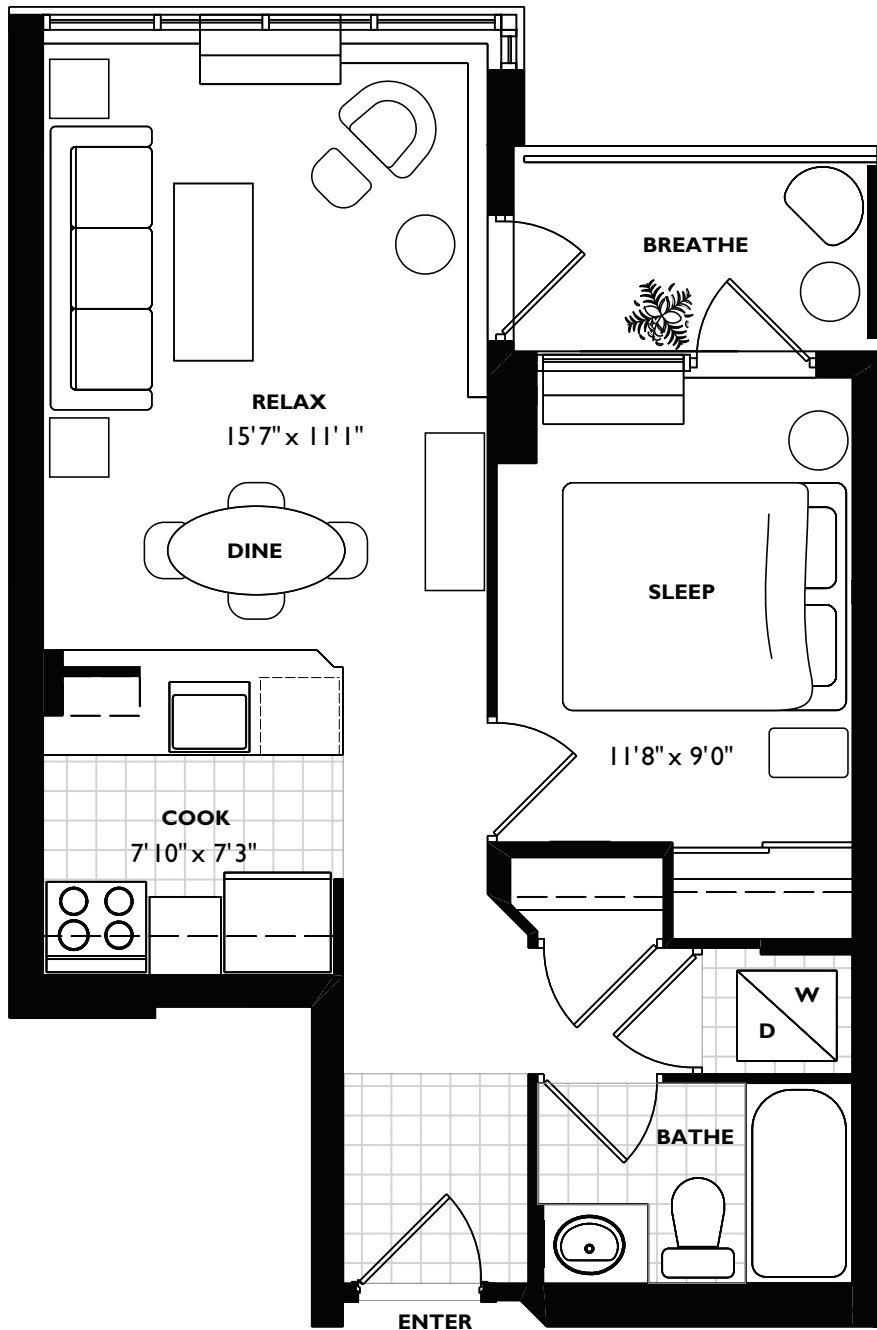

## The Stage

UNIT D

565 sq.ft.

One bedroom

*Light-filled one-bedroom suite  
with spectacular views*

- Kitchen features designer maple cabinetry
- Direct access from master bedroom and living area to balcony
- Five appliances include dishwasher & in-suite laundry
- Vertical blinds on energy-efficient windows
- Individually-controlled heating & air conditioning
- Wall-to-wall broadloom in living areas & ceramic flooring in foyer, kitchen & bath
- High-speed Internet available
- Conveniently-located cable & telephone outlets