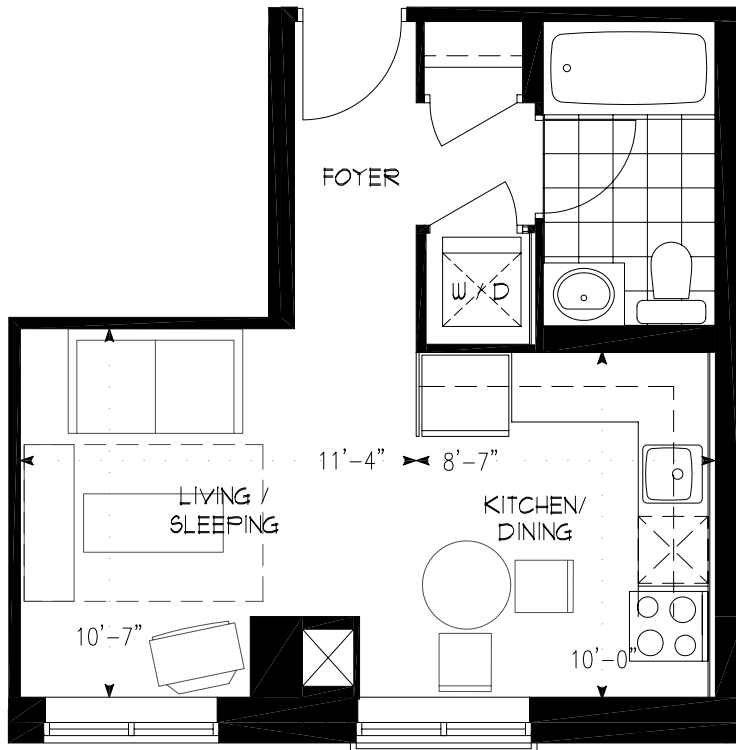

CONCERT™

PROPERTIES LTD

167 CHURCH STREET

*single floor finish through-out

S2

Studio

SUITE 17
375 ft²

KEYPLAN
2nd FLOOR PLAN