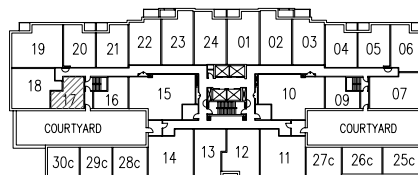

CONCERT™

PROPERTIES LTD

167 CHURCH STREET

*single floor finish through-out

S2

Studio

SUITE 17
375 ft²

KEYPLAN
2nd FLOOR PLAN