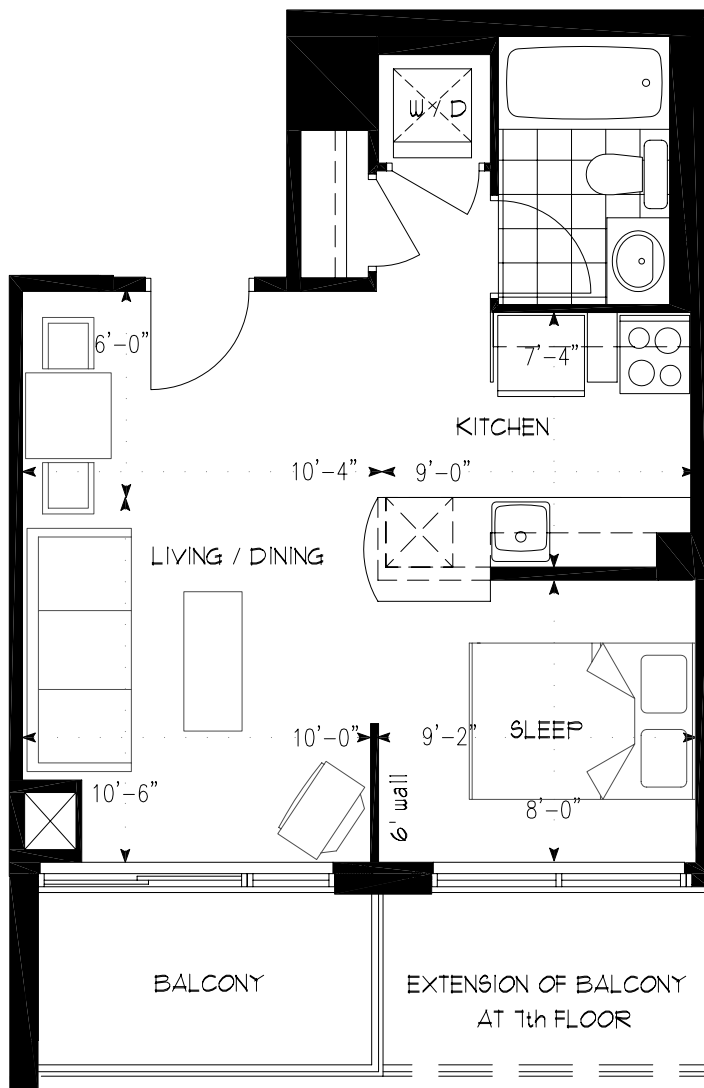

CONCERT™

PROPERTIES LTD

167 CHURCH STREET

*single floor finish through-out

S3

1 Bedroom Junior

7th FLOOR – 13, 12(r)

8th–28th FLOOR – 07, 06(r)

445 ft²

KEYPLAN
7th FLOOR PLAN

KEYPLAN
8th–20th FLOOR PLAN

KEYPLAN
21st FLOOR PLAN

KEYPLAN
22nd–23rd FLOOR PLAN

KEYPLAN
24th–28th FLOOR PLAN