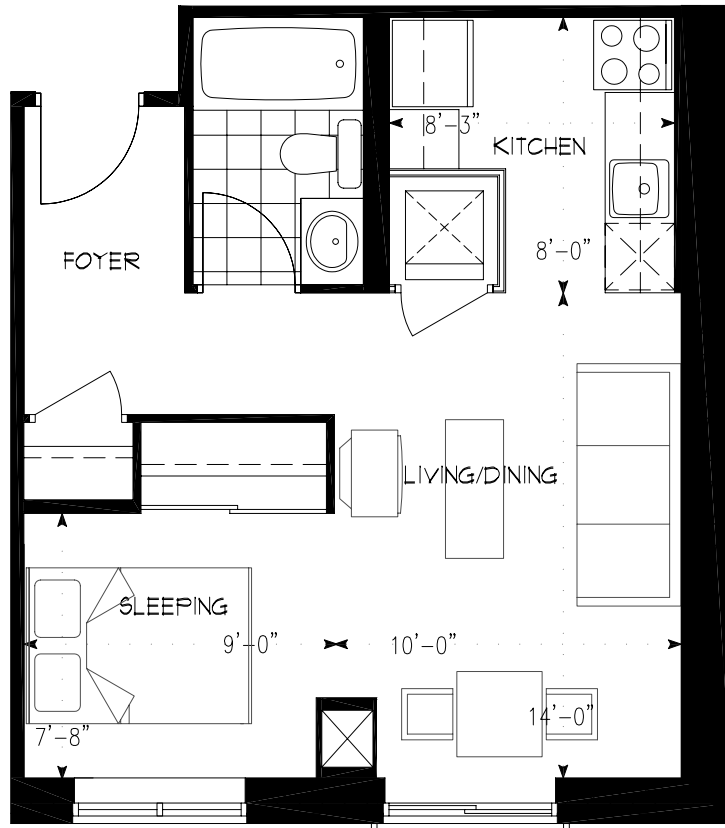

CONCERT™

PROPERTIES LTD

167 CHURCH STREET

*single floor finish through-out

S5

1 Bedroom Junior

SUITE 07

480 ft²

KEYPLAN
3rd FLOOR PLAN

KEYPLAN
4th FLOOR PLAN

KEYPLAN
5th FLOOR PLAN

KEYPLAN
6th FLOOR PLAN

KEYPLAN
7th FLOOR PLAN