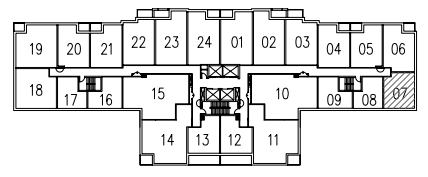

CONCERT™

PROPERTIES LTD

167 CHURCH STREET

*single floor finish through-out

S5

1 Bedroom Junior

SUITE 07

480 ft²

KEYPLAN
3rd FLOOR PLAN

KEYPLAN
4th FLOOR PLAN

KEYPLAN
5th FLOOR PLAN

KEYPLAN
6th FLOOR PLAN

KEYPLAN
7th FLOOR PLAN