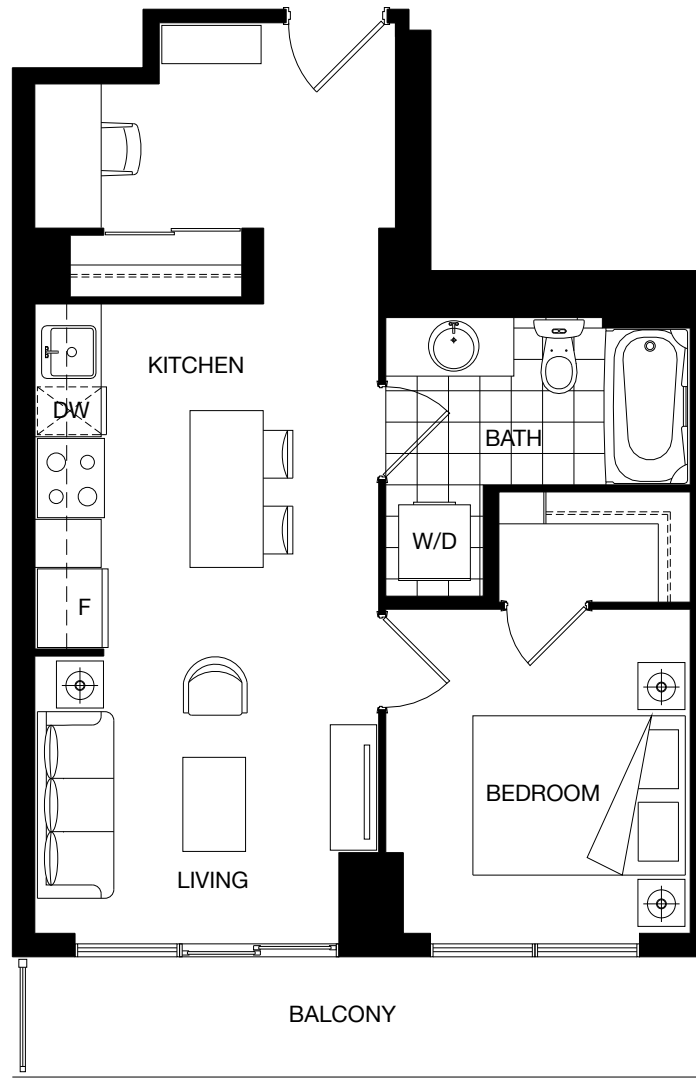

# one 32

## 1 Bedroom

Plan C2 - Barrier-free suite  
553 sf

Ground - 10th floor

132 Berkeley Street, Toronto | 416.594.1322 | [One32Leasing@ConcertProperties.com](mailto:One32Leasing@ConcertProperties.com)

Square footage, finishes and layouts may vary with actual suite. Furniture not included.